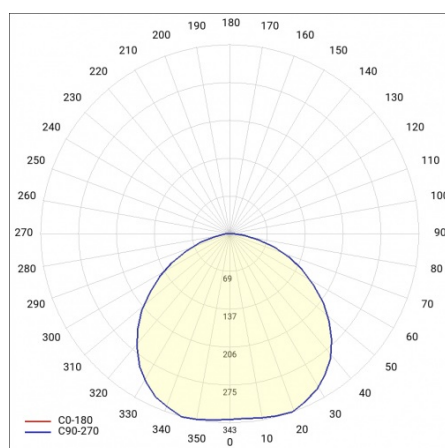

RQ 160 LED P 2100LM PRM 830 (17W)

DETAILED CARD

TECHNICAL PARAMETERS TABLE

Nominal power [W]:	17	Mounting dimensions [mm]:	150
Index:	570230	Impact resistance:	IK08
Colour temperature [K]:	3000	Ingress protection:	IP44/20
Light source:	LED module	Glow wire test [°C]:	650
Luminous flux [lm]:	2100	Mounting version:	recessed
Diffuser type:	PRM	Working temperature [°C]:	from -20 to +35
Rated power of the luminaire [W]:	18	Number on the palette [pcs]:	420
Beam angle [°]:	115	Warranty [years]:	5
Supply voltage [V]:	220 - 240	Flicker procent:	67
Energy efficiency class:	D	Luminous flux of the luminaire 0 min [lm]*:	2041
Frequency [Hz]:	50 - 60	ITHD [%]:	16
Luminous efficacy [lm/W]:	111	LED lifespan L70B50 [h]:	132000
Electrical protection class:	I	LED lifespan L80B20 [h]:	84000
Colour rendering index:	>80	LED lifespan L90B10 [h]:	42000
SDCM:	≤ 3	Photobiological safety:	RG0 - exempt (no photobiological hazard)
Power factor:	0.99	Warranty [years]:	5
Diffuser material:	PC	Category of application:	HoReCa, commercial facilities, educational institutions, art and culture
Material of the body:	ABS	Manual:	Download PDF
Colour of the body:	white	CE certificate:	318/2023
Dimensions (H/W/T/S) [mm]:	162/70	Plik LDT:	Download

LIGHT CURVES

Card creation date: 09 January 2025

The company reserves the right to make design changes or upgrades in the presented product. Product data sheet does not constitute an offer. * Parameter tolerance is +/- 10%

This product is a subject to electric and electronic waste equipment regulations (WEEE).

Certificate CE - Nr: 318/2023

Lena Lighting S.A.
ul. Kórnicka 52, 63-000 Środa Wielkopolska
tel. +48 61 28 60 333 (Pn-Pt, 8-16), e-mail: hello@lenalighting.pl, www.lenalighting.pl