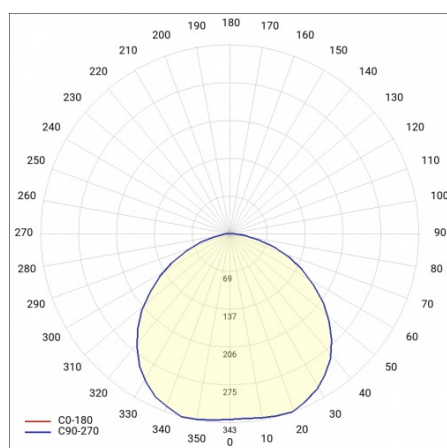

RQ 160 LED P 2100LM PRM 830 (17W)

DETAILED CARD

TECHNICAL PARAMETERS TABLE

Nominal power [W]:	17	Mounting dimensions [mm]:	150
Index:	570230	Impact resistance:	IK08
Colour temperature [K]:	3000	Ingress protection:	IP44/20
Light source:	LED module	Glow wire test [°C]:	650
Luminous flux [lm]:	2100	Mounting version:	recessed
Diffuser type:	PRM	Working temperature [°C]:	from -20 to +35
Rated power of the luminaire [W]:	18	Number on the palette [pcs]:	420
Beam angle [°]:	115	Warranty [years]:	5
Supply voltage [V]:	220 - 240	Flicker procent:	67
Energy efficiency class:	D	Luminous flux of the luminaire 0 min [lm]*:	2041
Frequency [Hz]:	50 - 60	ITHD [%]:	16
Luminous efficacy [lm/W]:	111	LED lifespan L70B50 [h]:	132000
Electrical protection class:	I	LED lifespan L80B20 [h]:	84000
Colour rendering index:	>80	LED lifespan L90B10 [h]:	42000
SDCM:	≤ 3	Photobiological safety:	RG0 - exempt (no photobiological hazard)
Power factor:	0.99	Warranty [years]:	5
Diffuser material:	PC	Category of application:	HoReCa, commercial facilities, educational institutions, art and culture
Material of the body:	ABS	Manual:	Download PDF
Colour of the body:	white	CE certificate:	318/2023
Dimensions (H/W/T/S) [mm]:	162/70	Plik LDT:	Download

LIGHT CURVES

Card creation date: 09 January 2025

The company reserves the right to make design changes or upgrades in the presented product. Product data sheet does not constitute an offer. * Parameter tolerance is +/- 10%

This product is a subject to electric and electronic waste equipment regulations (WEEE).

Certificate CE - Nr: 318/2023

Lena Lighting S.A.
ul. Kórnicka 52, 63-000 Środa Wielkopolska
tel. +48 61 28 60 333 (Pn-Pt, 8-16), e-mail: hello@lenalighting.pl, www.lenalighting.pl