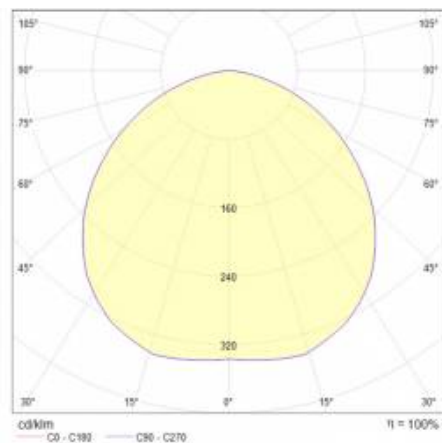

SQ 160 LED N 2100LM PRM 830 (17W)

DETAILED CARD

TECHNICAL PARAMETERS TABLE

Index:	571138	Dimensions (H/W/T/S) [mm]:	162/162/86
Light source:	LED module	Mounting dimensions [mm]:	113
Nominal power [W]:	17	Impact resistance:	IK08
Rated power of the luminaire [W]:	18	Ingress protection:	IP33
Supply voltage [V]:	220 - 240	Glow wire test [°C]:	650
Frequency [Hz]:	50 - 60	Mounting version:	surface
Luminous flux [lm]:	2100	Working temperature [°C]:	from -20 to +35
Luminous efficacy [lm/W]:	111	Net weight [kg]:	0.400
Energy efficiency class:	D	Warranty [years]:	5
Electrical protection class:	I	Category type:	downlights
Colour temperature [K]:	3000	LED lifespan L70B50 [h]:	132000
Colour rendering index:	>80	LED lifespan L80B20 [h]:	84000
SDCM:	≤ 3	LED lifespan L90B10 [h]:	42000
Power factor:	0.99	Photobiological safety:	RG0 - exempt (no photobiological hazard)
Beam angle [°]:	115	Warranty [years]:	5
Diffuser material:	PS	Category of application:	HoReCa, commercial facilities, educational institutions, art and culture
Diffuser type:	PRM	Manual:	Download PDF
Material of the body:	ABS	CE certificate:	314/2023
Colour of the body:	white		

LIGHT CURVES