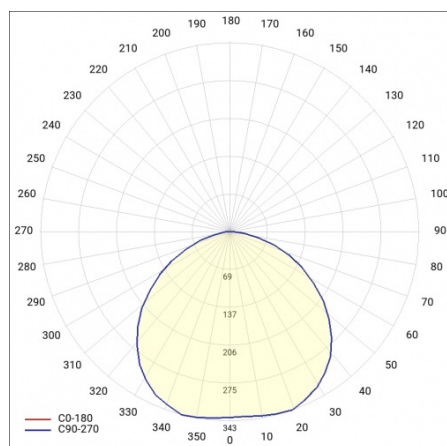

SQ 160 LED N 2100LM PRM 830 (17W)

DETAILED CARD

TECHNICAL PARAMETERS TABLE

Nominal power [W]:	17	Dimensions (H/W/T/S) [mm]:	162/162/86
Index:	571138	Mounting dimensions [mm]:	113
Colour temperature [K]:	3000	Impact resistance:	IK08
Light source:	LED module	Ingress protection:	IP33
Luminous flux [lm]:	2100	Glow wire test [°C]:	650
Diffuser type:	PRM	Mounting version:	surface
Rated power of the luminaire [W]:	18	Working temperature [°C]:	from -20 to +35
Beam angle [°]:	115	Net weight [kg]:	0.400
Supply voltage [V]:	220 - 240	Warranty [years]:	5
Energy efficiency class:	D	Category type:	downlights
Frequency [Hz]:	50 - 60	LED lifespan L70B50 [h]:	132000
Luminous efficacy [lm/W]:	111	LED lifespan L80B20 [h]:	84000
Electrical protection class:	I	LED lifespan L90B10 [h]:	42000
Colour rendering index:	>80	Photobiological safety:	RG0 - exempt (no photobiological hazard)
SDCM:	≤ 3	Warranty [years]:	5
Power factor:	0.99	Category of application:	HoReCa, commercial facilities, educational institutions, art and culture
Diffuser material:	PS	Manual:	Download PDF
Material of the body:	ABS	CE certificate:	314/2023
Colour of the body:	white	Plik LDT:	Download

LIGHT CURVES