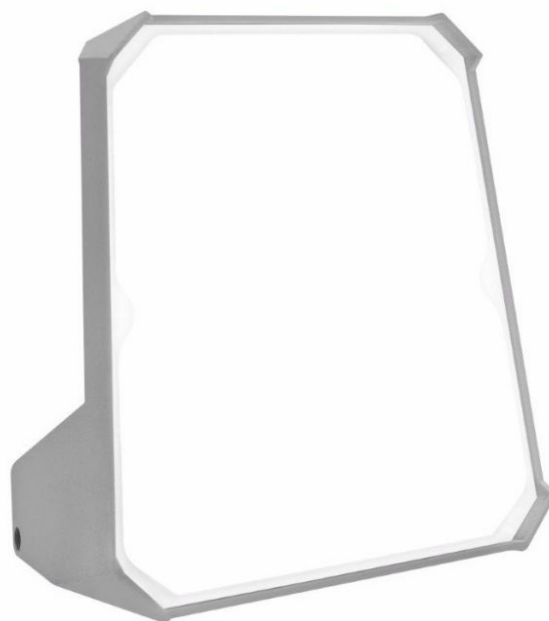

MAGNUM FUTURE 20W 120ST Z GNIAZDEM DK

DETAILED CARD

TECHNICAL PARAMETERS

Index:	248498
Ingress protection:	IP44
Impact resistance:	IK10
Nominal power [W]:	20
Colour temperature [K]:	4000
Luminous flux [lm]*:	2300
Supply voltage [V]:	220-240
Electrical protection class:	I
Material of the body:	PP
Colour of the body:	grey

CHARACTERISTICS

Compact and light LED floodlight for professional use. It provides uniform and stable directional lighting. Made of impact-resistant polipropylene (PP). Anti-glare diffuser which transmits up to 80% of the light emitted by the diodes. The smaller size and compact design make it convenient to transport. It is equipped with a movable, multi-position arm also acting as a hook. Multi-purpose mounting bracket included.

It can be mounted on a Future Stand, significantly increasing the range and comfort of use.

APPLICATION

It can be used as a workplace luminaire to illuminate workplaces, workshops or garages.

MAGNUM FUTURE 20W 120ST Z GNIAZDEM DK

DETAILED CARD

TECHNICAL PARAMETERS TABLE

Light source:	LED module	Plug type:	DK
Nominal power [W]:	20	Socket type:	DK
Colour temperature [K]:	4000	Sockets:	1
Luminous flux [lm]:	2300	Cable length [m]:	3
Supply voltage [V]:	220-240	Net weight [kg]:	1
Electrical protection class:	I	Index:	248498
Beam angle [°]:	120	Category type:	workplace floodlights
Diffuser material:	PC	Dimensions (H/W/T/S) [mm]:	192/193/123
Diffuser type:	frozen	Energy efficiency class:	D
Material of the body:	PP	ETIM class:	EC000347
Colour of the body:	grey	CE certificate:	173/2023
Impact resistance:	IK10	Manual:	Download PDF
Ingress protection:	IP44		