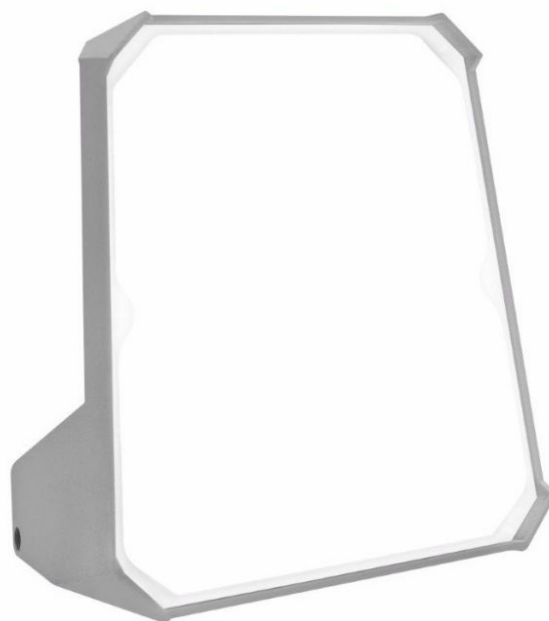

# MAGNUM FUTURE 20W 120ST Z GNIAZDEM DK

DETAILED CARD

## TECHNICAL PARAMETERS

<b>Index:</b>	248498
<b>Ingress protection:</b>	IP44
<b>Impact resistance:</b>	IK10
<b>Nominal power [W]:</b>	20
<b>Colour temperature [K]:</b>	4000
<b>Luminous flux [lm]*:</b>	2300
<b>Supply voltage [V]:</b>	220-240
<b>Electrical protection class:</b>	I
<b>Material of the body:</b>	PP
<b>Colour of the body:</b>	grey

## CHARACTERISTICS

Compact and light LED floodlight for professional use. It provides uniform and stable directional lighting. Made of impact-resistant polipropylene (PP). Anti-glare diffuser which transmits up to 80% of the light emitted by the diodes. The smaller size and compact design make it convenient to transport. It is equipped with a movable, multi-position arm also acting as a hook. Multi-purpose mounting bracket included.

## TECHNICAL PARAMETERS TABLE

Nominal power [W]:	20	Material of the body:	PP
Light source:	LED module	Ingress protection:	IP44
Colour temperature [K]:	4000	Colour of the body:	grey
Luminous flux [lm]:	2300	Impact resistance:	IK10
Plug type:	DK	Net weight [kg]:	1
Supply voltage [V]:	220-240	Index:	248498
Socket type:	DK	Category type:	workplace floodlights
Electrical protection class:	I	Dimensions (H/W/T/S) [mm]:	192/193/123
Sockets:	1	Energy efficiency class:	D
Beam angle [°]:	120	ETIM class:	EC000347
Cable length [m]:	3	CE certificate:	<a href="#">173/2023</a>
Diffuser material:	PC	Manual:	<a href="#">Download PDF</a>
Diffuser type:	frozen		