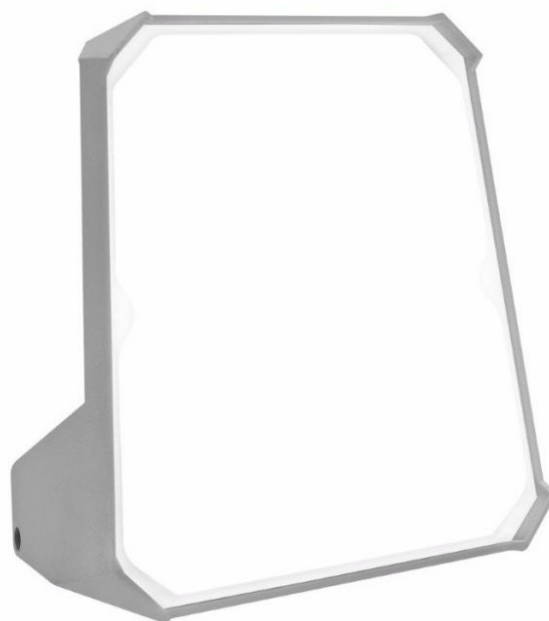

MAGNUM FUTURE 20W 120ST DK

DETAILED CARD

TECHNICAL PARAMETERS

Index:	248481
Ingress protection:	IP44
Impact resistance:	IK10
Nominal power [W]:	20
Colour temperature [K]:	4000
Luminous flux [lm]*:	2300
Supply voltage [V]:	220-240
Electrical protection class:	II
Material of the body:	PP
Colour of the body:	grey

CHARACTERISTICS

Compact and light LED floodlight for professional use. It provides uniform and stable directional lighting. Made of impact-resistant polipropylene (PP). Anti-glare diffuser which transmits up to 80% of the light emitted by the diodes. The smaller size and compact design make it convenient to transport. It is equipped with a movable, multi-position arm also acting as a hook. Multi-purpose mounting bracket included.

It can be mounted on a Future Stand, significantly increasing the range and comfort of use.

APPLICATION

It can be used as a workplace luminaire to illuminate workplaces, workshops or garages.

MAGNUM FUTURE 20W 120ST DK

DETAILED CARD

TECHNICAL PARAMETERS TABLE

Light source:	LED module	Ingress protection:	IP44
Nominal power [W]:	20	Plug type:	DK
Colour temperature [K]:	4000	Cable length [m]:	3
Luminous flux [lm]:	2300	Net weight [kg]:	0.900
Supply voltage [V]:	220-240	Index:	248481
Electrical protection class:	II	Category type:	workplace floodlights
Beam angle [°]:	120	Dimensions (H/W/T/S) [mm]:	192/193/123
Diffuser material:	PC	Energy efficiency class:	D
Diffuser type:	frozen	ETIM class:	EC000347
Material of the body:	PP	CE certificate:	173/2023
Colour of the body:	grey	Manual:	Download PDF
Impact resistance:	IK10		