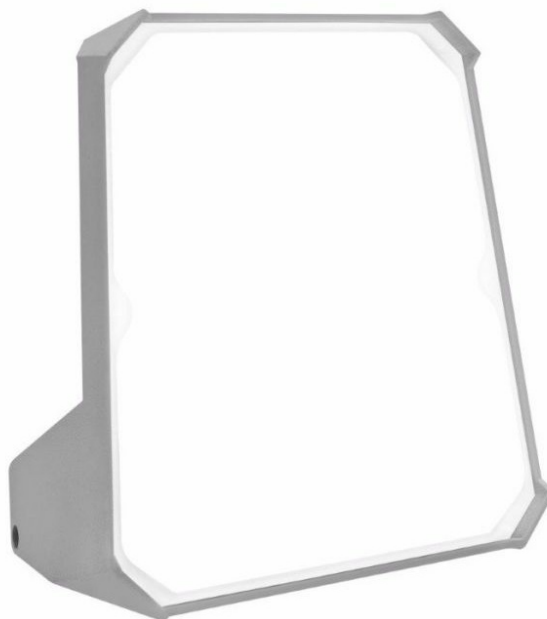

MAGNUM FUTURE 20W 120ST DK

DETAILED CARD

TECHNICAL PARAMETERS

Index:	248481
Ingress protection:	IP44
Impact resistance:	IK10
Nominal power [W]:	20
Colour temperature [K]:	4000
Luminous flux [lm]*:	2300
Supply voltage [V]:	220-240
Electrical protection class:	II
Material of the body:	PP
Colour of the body:	grey

CHARACTERISTICS

Compact and light LED floodlight for professional use. It provides uniform and stable directional lighting. Made of impact-resistant polipropylene (PP). Anti-glare diffuser which transmits up to 80% of the light emitted by the diodes. The smaller size and compact design make it convenient to transport. It is equipped with a movable, multi-position arm also acting as a hook. Multi-purpose mounting bracket included.

It can be mounted on a Future Stand, significantly increasing the range and comfort of use.

APPLICATION

It can be used as a workplace luminaire to illuminate workplaces, workshops or garages.

MAGNUM FUTURE 20W 120ST DK

DETAILED CARD

TECHNICAL PARAMETERS TABLE

Nominal power [W]:	20	Material of the body:	PP
Light source:	LED module	Ingress protection:	IP44
Colour temperature [K]:	4000	Colour of the body:	grey
Luminous flux [lm]:	2300	Impact resistance:	IK10
Plug type:	DK	Net weight [kg]:	0.900
Supply voltage [V]:	220-240	Index:	248481
Electrical protection class:	II	Category type:	workplace floodlights
Beam angle [°]:	120	Dimensions (H/W/T/S) [mm]:	192/193/123
Cable length [m]:	3	Energy efficiency class:	D
Diffuser material:	PC	ETIM class:	EC000347
Diffuser type:	frozen	CE certificate:	173/2023
		Manual:	Download PDF