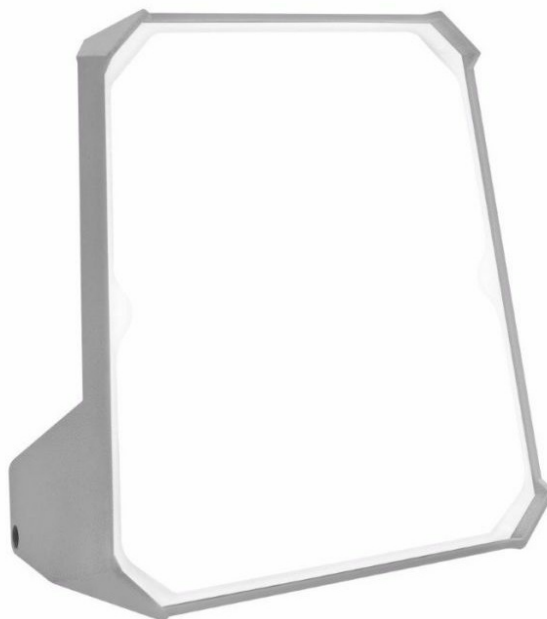

MAGNUM FUTURE 20W 120ST 42-48V CEE

DETAILED CARD

TECHNICAL PARAMETERS

Index:	248450
Ingress protection:	IP44
Impact resistance:	IK10
Nominal power [W]:	20
Colour temperature [K]:	4000
Luminous flux [lm]*:	2300
Supply voltage [V]:	42-48
Electrical protection class:	III
Material of the body:	PP
Colour of the body:	grey

CHARACTERISTICS

Compact and light LED floodlight for professional use. It provides uniform and stable directional lighting. Made of impact-resistant polipropylene (PP). Anti-glare diffuser which transmits up to 80% of the light emitted by the diodes. The smaller size and compact design make it convenient to transport. It is equipped with a movable, multi-position arm also acting as a hook. Multi-purpose mounting bracket included.

It can be mounted on a Future Stand, significantly increasing the range and comfort of use.

APPLICATION

It can be used as a workplace luminaire to illuminate workplaces, workshops or garages.

MAGNUM FUTURE 20W 120ST 42-48V CEE

DETAILED CARD

TECHNICAL PARAMETERS TABLE

Nominal power [W]:	20	Material of the body:	PP
Light source:	LED module	Ingress protection:	IP44
Colour temperature [K]:	4000	Colour of the body:	grey
Luminous flux [lm]:	2300	Impact resistance:	IK10
Plug type:	CEE	Net weight [kg]:	1
Supply voltage [V]:	42-48	Index:	248450
Electrical protection class:	III	Category type:	workplace floodlights
Beam angle [°]:	120	Dimensions (H/W/T/S) [mm]:	192/193/123
Cable length [m]:	3	Energy efficiency class:	D
Diffuser material:	PC	ETIM class:	EC000347
Diffuser type:	frozen	CE certificate:	173/2023
		Manual:	Download PDF