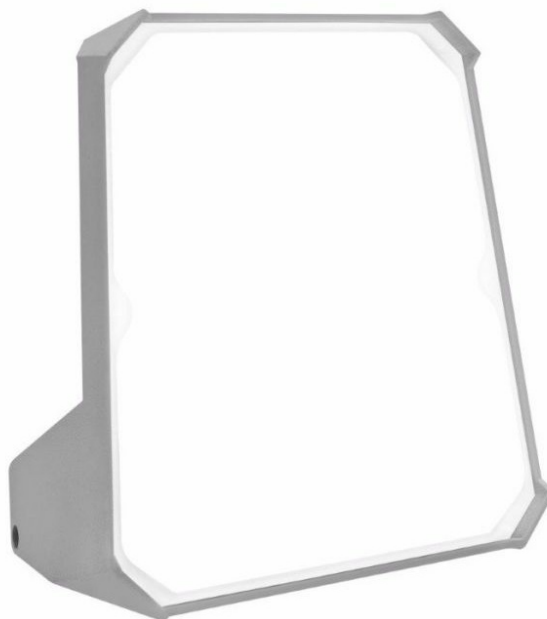

# MAGNUM FUTURE 20W 120ST 24V TRAF0

DETAILED CARD

## TECHNICAL PARAMETERS

<b>Index:</b>	248474
<b>Ingress protection:</b>	IP44
<b>Impact resistance:</b>	IK10
<b>Nominal power [W]:</b>	20
<b>Colour temperature [K]:</b>	4000
<b>Luminous flux [lm]*:</b>	2300
<b>Supply voltage [V]:</b>	24
<b>Electrical protection class:</b>	III
<b>Material of the body:</b>	PP
<b>Colour of the body:</b>	grey

## CHARACTERISTICS

Compact and light LED floodlight for professional use. It provides uniform and stable directional lighting. Made of impact-resistant polipropylene (PP). Anti-glare diffuser which transmits up to 80% of the light emitted by the diodes. The smaller size and compact design make it convenient to transport. It is equipped with a movable, multi-position arm also acting as a hook. Multi-purpose mounting bracket included.