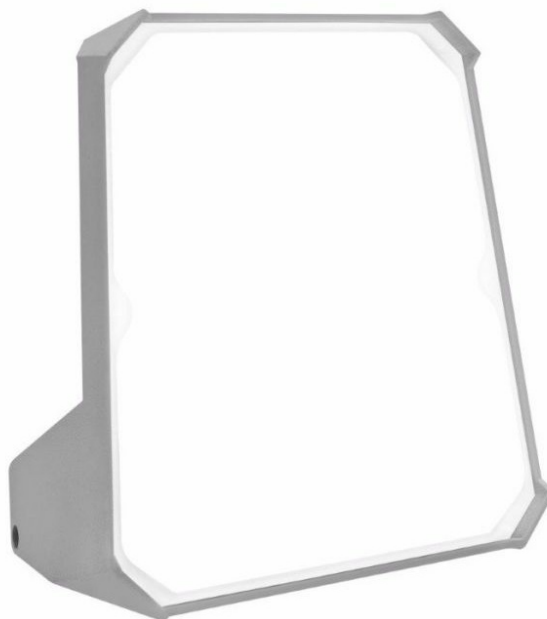

MAGNUM FUTURE 20W 120ST 24V CEE

DETAILED CARD

TECHNICAL PARAMETERS

Index:	248467
Ingress protection:	IP44
Impact resistance:	IK10
Nominal power [W]:	20
Colour temperature [K]:	4000
Luminous flux [lm]*:	2300
Supply voltage [V]:	24
Electrical protection class:	III
Material of the body:	PP
Colour of the body:	grey

CHARACTERISTICS

Compact and light LED floodlight for professional use. It provides uniform and stable directional lighting. Made of impact-resistant polipropylene (PP). Anti-glare diffuser which transmits up to 80% of the light emitted by the diodes. The smaller size and compact design make it convenient to transport. It is equipped with a movable, multi-position arm also acting as a hook. Multi-purpose mounting bracket included.

It can be mounted on a Future Stand, significantly increasing the range and comfort of use.

APPLICATION

It can be used as a workplace luminaire to illuminate workplaces, workshops or garages.

MAGNUM FUTURE 20W 120ST 24V CEE

DETAILED CARD

TECHNICAL PARAMETERS TABLE

Nominal power [W]:	20	Material of the body:	PP
Light source:	LED module	Ingress protection:	IP44
Colour temperature [K]:	4000	Colour of the body:	grey
Luminous flux [lm]:	2300	Impact resistance:	IK10
Plug type:	CEE	Net weight [kg]:	1
Supply voltage [V]:	24	Index:	248467
Electrical protection class:	III	Category type:	workplace floodlights
Beam angle [°]:	120	Dimensions (H/W/T/S) [mm]:	192/193/123
Cable length [m]:	3	Energy efficiency class:	D
Diffuser material:	PC	ETIM class:	EC000347
Diffuser type:	frozen	CE certificate:	173/2023
		Manual:	Download PDF