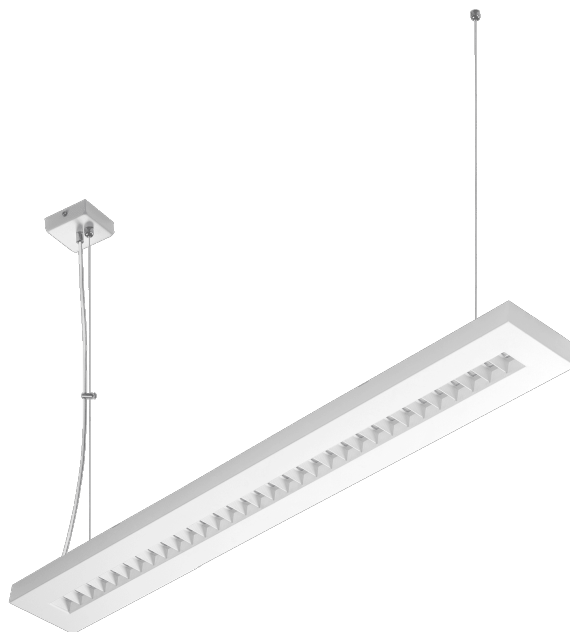

TERRA 2 LED ZW 1195X230MM X2 5400LM 840 WHITE MAT (48W)

DETAILED CARD

TECHNICAL PARAMETERS

Index:	238239
Ingress protection:	IP20
Nominal power [W]:	48
Luminous flux [lm]*:	5400
Colour rendering index:	>80
SDCM:	≤ 3
Material of the body:	powder coated steel
Mounting version:	suspended
Dimensions (H/W/T/S) [mm]:	1195/230/38
Warranty [years]:	5

CHARACTERISTICS

LED luminaire with high total luminous Flux. Made of powder coated white steel sheet. The luminaire has a patented HE reflector installed, which ensures efficiency and effectively eliminates glare. Available mounting versions: surface, recessed in modular and suspended. The surface-mounted version uses solutions that enhance the speed and safety of installation. A multitude of versions & dimensions allow to replace worn-out recessed fluorescent luminaires.

APPLICATION

General purpose surface mounted luminaire for indoor application in offices or other utility rooms. Appropriate as the main light source even when the work requires eyesight concentration.

TERRA 2 LED ZW 1195X230MM X2 5400LM 840 WHITE MAT (48W)