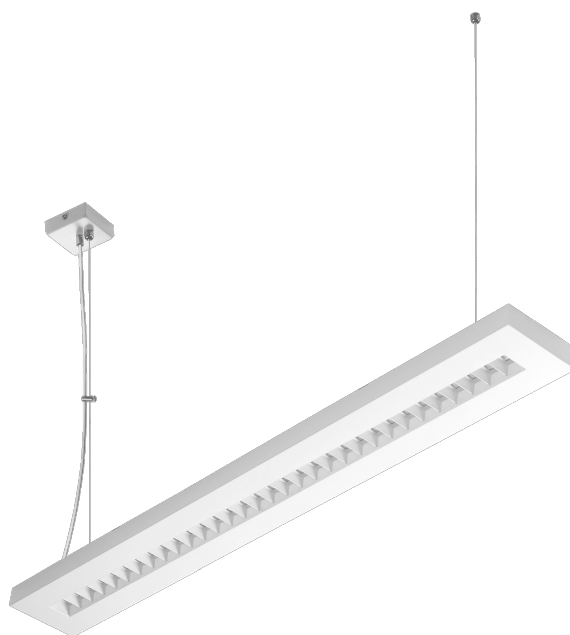

# TERRA 2 LED ZW 1195X230MM X2 5400LM 840 WHITE MAT (48W)

DETAILED CARD

## TECHNICAL PARAMETERS

<b>Index:</b>	238239
<b>Ingress protection:</b>	IP20
<b>Nominal power [W]:</b>	48
<b>Luminous flux [lm]*:</b>	5400
<b>Colour rendering index:</b>	>80
<b>SDCM:</b>	≤ 3
<b>Material of the body:</b>	powder coated steel
<b>Mounting version:</b>	suspended
<b>Dimensions (H/W/T/S) [mm]:</b>	1195/230/38
<b>Warranty [years]:</b>	5

## CHARACTERISTICS

LED luminaire with high total luminous Flux. Made of powder coated white steel sheet. The luminaire has a patented HE reflector installed, which ensures efficiency and effectively eliminates glare. Available mounting versions: surface, recessed in modular and suspended. The surface-mounted version uses solutions that enhance the speed and safety of installation. A multitude of versions & dimensions allow to replace worn-out recessed fluorescent luminaires.

## APPLICATION

General purpose surface mounted luminaire for indoor application in offices or other utility rooms. Appropriate as the main light source even when the work requires eyesight concentration.