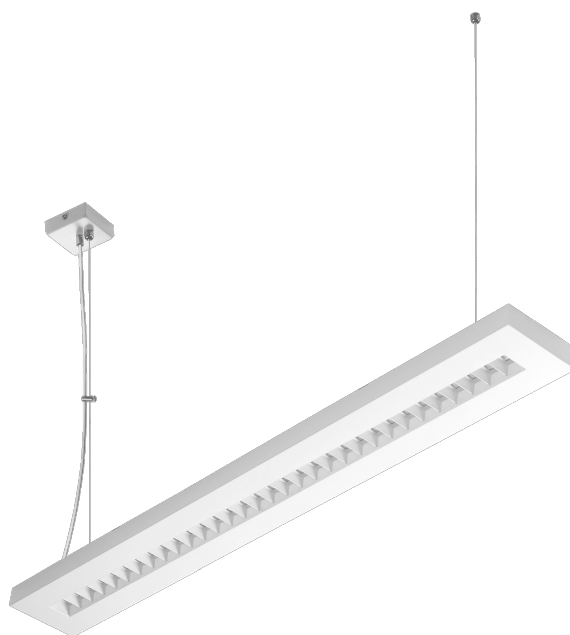

# TERRA 2 LED ZW 1195X230MM X2 4750LM 840 WHITE GLOSSY (41W)

DETAILED CARD

## TECHNICAL PARAMETERS

<b>Index:</b>	238215
<b>Ingress protection:</b>	IP20
<b>Nominal power [W]:</b>	41
<b>Luminous flux [lm]*:</b>	4750
<b>Colour rendering index:</b>	>80
<b>SDCM:</b>	≤ 3
<b>Material of the body:</b>	powder coated steel
<b>Mounting version:</b>	suspended
<b>Dimensions (H/W/T/S) [mm]:</b>	1195/230/38
<b>Warranty [years]:</b>	5

## CHARACTERISTICS

LED luminaire with high total luminous Flux. Made of powder coated white steel sheet. The luminaire has a patented HE reflector installed, which ensures efficiency and effectively eliminates glare. Available mounting versions: surface, recessed in modular and suspended. The surface-mounted version uses solutions that enhance the speed and safety of installation. A multitude of versions & dimensions allow to replace worn-out recessed fluorescent luminaires.

## APPLICATION

General purpose surface mounted luminaire for indoor application in offices or other utility rooms. Appropriate as the main light source even when the work requires eyesight concentration.