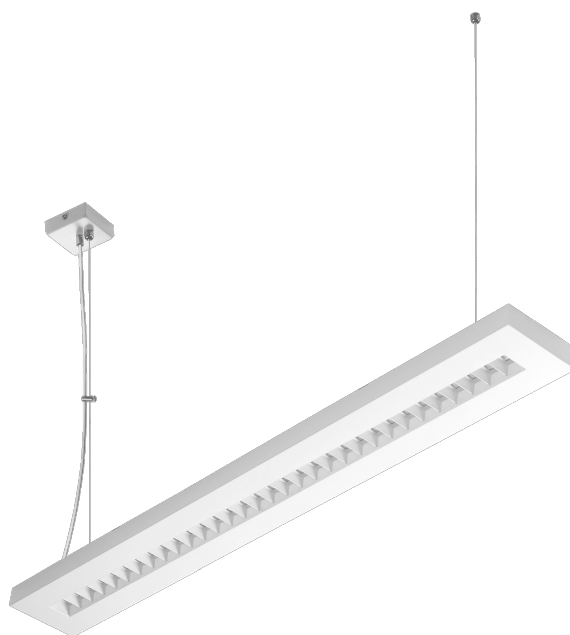

TERRA 2 LED ZW 1195X230MM X2 4750LM 840 WHITE MAT (41W)

DETAILED CARD

TECHNICAL PARAMETERS

Index:	238208
Ingress protection:	IP20
Nominal power [W]:	41
Luminous flux [lm]*:	4750
Colour rendering index:	>80
SDCM:	≤ 3
Material of the body:	powder coated steel
Mounting version:	suspended
Dimensions (H/W/T/S) [mm]:	1195/230/38
Warranty [years]:	5

CHARACTERISTICS

LED luminaire with high total luminous Flux. Made of powder coated white steel sheet. The luminaire has a patented HE reflector installed, which ensures efficiency and effectively eliminates glare. Available mounting versions: surface, recessed in modular and suspended. The surface-mounted version uses solutions that enhance the speed and safety of installation. A multitude of versions & dimensions allow to replace worn-out recessed fluorescent luminaires.

APPLICATION

General purpose surface mounted luminaire for indoor application in offices or other utility rooms. Appropriate as the main light source even when the work requires eyesight concentration.

TERRA 2 LED ZW 1195X230MM X2 4750LM 840 WHITE MAT (41W)