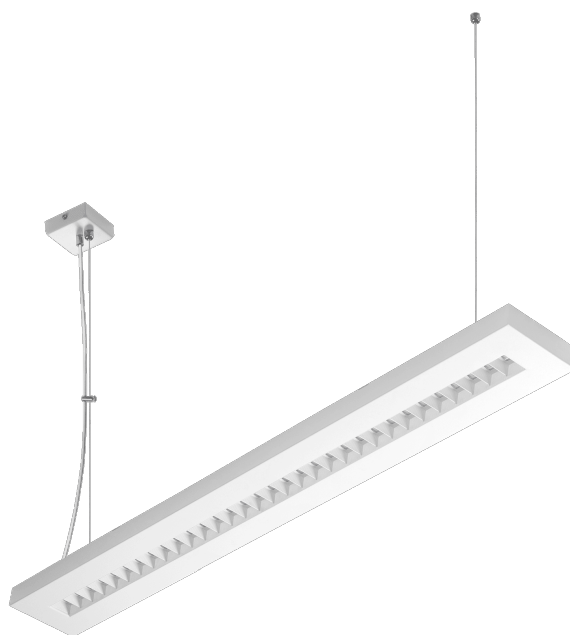

# TERRA 2 LED ZW 1195X230MM X2 4450LM 830 WHITE MAT (41W)

DETAILED CARD

## TECHNICAL PARAMETERS

<b>Index:</b>	238666
<b>Ingress protection:</b>	IP20
<b>Nominal power [W]:</b>	41
<b>Luminous flux [lm]*:</b>	4450
<b>Colour rendering index:</b>	>80
<b>SDCM:</b>	≤ 3
<b>Material of the body:</b>	powder coated steel
<b>Mounting version:</b>	suspended
<b>Dimensions (H/W/T/S) [mm]:</b>	1195/230/38
<b>Warranty [years]:</b>	5

## CHARACTERISTICS

LED luminaire with high total luminous Flux. Made of powder coated white steel sheet. The luminaire has a patented HE reflector installed, which ensures efficiency and effectively eliminates glare. Available mounting versions: surface, recessed in modular and suspended. The surface-mounted version uses solutions that enhance the speed and safety of installation. A multitude of versions & dimensions allow to replace worn-out recessed fluorescent luminaires.

## APPLICATION

General purpose surface mounted luminaire for indoor application in offices or other utility rooms. Appropriate as the main light source even when the work requires eyesight concentration.