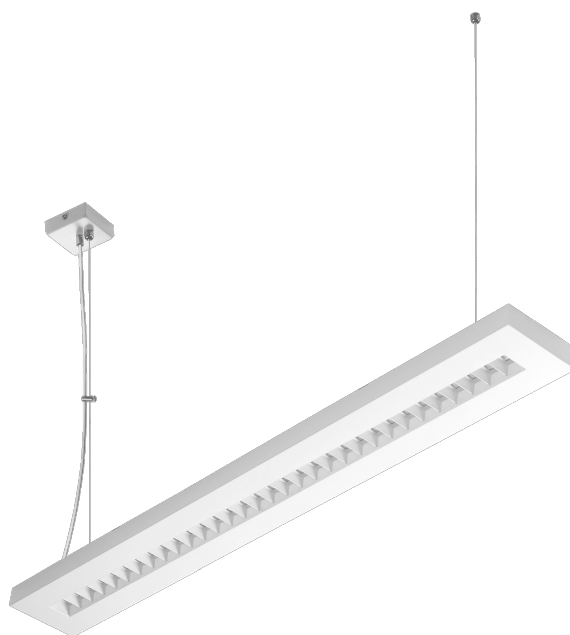

# TERRA 2 LED ZW 1195X230MM X2 4200LM 840 WHITE MAT (36W)

DETAILED CARD

## TECHNICAL PARAMETERS

<b>Index:</b>	238178
<b>Ingress protection:</b>	IP20
<b>Nominal power [W]:</b>	36
<b>Luminous flux [lm]*:</b>	4200
<b>Colour rendering index:</b>	>80
<b>SDCM:</b>	≤ 3
<b>Material of the body:</b>	powder coated steel
<b>Mounting version:</b>	suspended
<b>Dimensions (H/W/T/S) [mm]:</b>	1195/230/38
<b>Warranty [years]:</b>	5

## CHARACTERISTICS

LED luminaire with high total luminous Flux. Made of powder coated white steel sheet. The luminaire has a patented HE reflector installed, which ensures efficiency and effectively eliminates glare. Available mounting versions: surface, recessed in modular and suspended. The surface-mounted version uses solutions that enhance the speed and safety of installation. A multitude of versions & dimensions allow to replace worn-out recessed fluorescent luminaires.

## APPLICATION

General purpose surface mounted luminaire for indoor application in offices or other utility rooms. Appropriate as the main light source even when the work requires eyesight concentration.