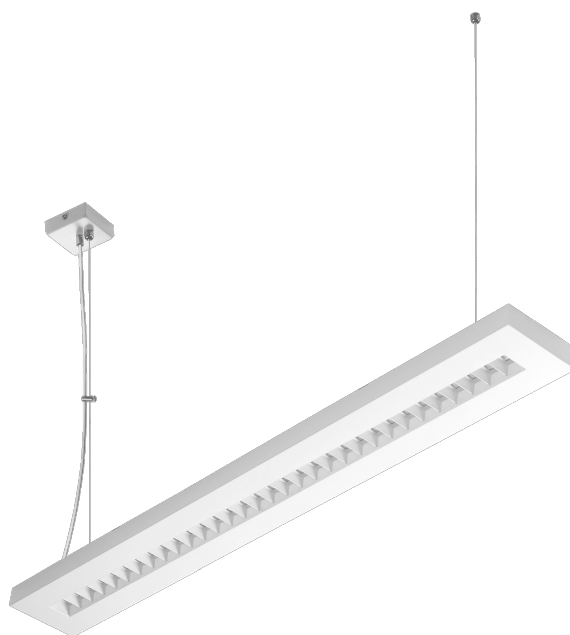

TERRA 2 LED ZW 1195X230MM X2 4200LM 840 WHITE MAT (36W)

DETAILED CARD

TECHNICAL PARAMETERS

Index:	238178
Ingress protection:	IP20
Nominal power [W]:	36
Luminous flux [lm]*:	4200
Colour rendering index:	>80
SDCM:	≤ 3
Material of the body:	powder coated steel
Mounting version:	suspended
Dimensions (H/W/T/S) [mm]:	1195/230/38
Warranty [years]:	5

CHARACTERISTICS

LED luminaire with high total luminous Flux. Made of powder coated white steel sheet. The luminaire has a patented HE reflector installed, which ensures efficiency and effectively eliminates glare. Available mounting versions: surface, recessed in modular and suspended. The surface-mounted version uses solutions that enhance the speed and safety of installation. A multitude of versions & dimensions allow to replace worn-out recessed fluorescent luminaires.

APPLICATION

General purpose surface mounted luminaire for indoor application in offices or other utility rooms. Appropriate as the main light source even when the work requires eyesight concentration.

TERRA 2 LED ZW 1195X230MM X2 4200LM 840 WHITE MAT (36W)