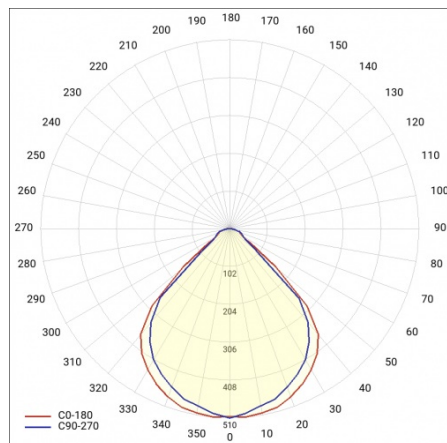

TERRA 2 LED ZW 1195X230MM X2 3950LM 830 WHITE MAT (36W)

DETAILED CARD

TECHNICAL PARAMETERS TABLE

Nominal power [W]:	36	SDCM:	≤ 3
Index:	238635	Power factor:	0.96
Colour temperature [K]:	3000	Material of the body:	powder coated steel
Light source:	LED module	Ingress protection:	IP20
Luminous flux [lm]:	3950	Mounting version:	suspended
Optics:	HE	Working temperature [°C]:	from -20 to +35
Rated power of the luminaire [W]:	39.80	Category type:	louvres
Version:	2x1	Category of application:	commercial facilities, educational institutions
Supply voltage [V]:	220-240	LED lifespan L70B50 [h]:	132000
Colour of the body:	white mat	LED lifespan L80B20 [h]:	84000
Frequency [Hz]:	50 - 60	LED lifespan L90B10 [h]:	42000
Dimensions (H/W/T/S) [mm]:	1195/230/38	Photobiological safety:	Risk Group 1 (no photobiological hazard under normal behavioral limitation)
Luminous efficacy [lm/W]:	99	Warranty [years]:	5
Energy efficiency class:	E	CE certificate:	354/2023
Electrical protection class:	II	Manual:	Download PDF
Colour rendering index:	>80	Plik LDT:	Download

LIGHT CURVES

Card creation date: 08 January 2025

The company reserves the right to make design changes or upgrades in the presented product. Product data sheet does not constitute an offer. * Parameter tolerance is +/- 10%

This product is a subject to electric and electronic waste equipment regulations (WEEE).

Certificate CE - Nr: 354/2023

Lena Lighting S.A.
ul. Kórnicka 52, 63-000 Środa Wielkopolska
tel. +48 61 28 60 333 (Pn-Pt, 8-16), e-mail: hello@lenalighting.pl, www.lenalighting.pl