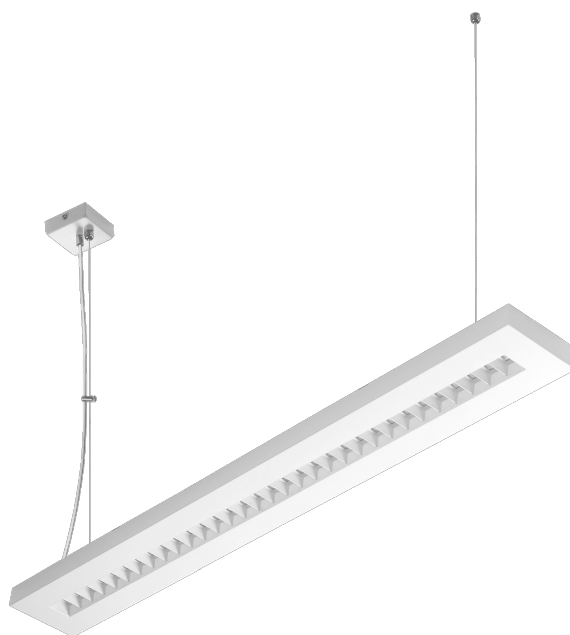

TERRA 2 LED ZW 1195X230MM X2 3500LM 840 WHITE MAT (31W)

DETAILED CARD

TECHNICAL PARAMETERS

| | |
|-----------------------------------|---------------------|
| Index: | 238147 |
| Ingress protection: | IP20 |
| Nominal power [W]: | 31 |
| Luminous flux [lm]*: | 3500 |
| Colour rendering index: | >80 |
| SDCM: | ≤ 3 |
| Material of the body: | powder coated steel |
| Mounting version: | suspended |
| Dimensions (H/W/T/S) [mm]: | 1195/230/38 |
| Warranty [years]: | 5 |

CHARACTERISTICS

LED luminaire with high total luminous Flux. Made of powder coated white steel sheet. The luminaire has a patented HE reflector installed, which ensures efficiency and effectively eliminates glare. Available mounting versions: surface, recessed in modular and suspended. The surface-mounted version uses solutions that enhance the speed and safety of installation. A multitude of versions & dimensions allow to replace worn-out recessed fluorescent luminaires.

APPLICATION

General purpose surface mounted luminaire for indoor application in offices or other utility rooms. Appropriate as the main light source even when the work requires eyesight concentration.

TERRA 2 LED ZW 1195X230MM X2 3500LM 840 WHITE MAT (31W)