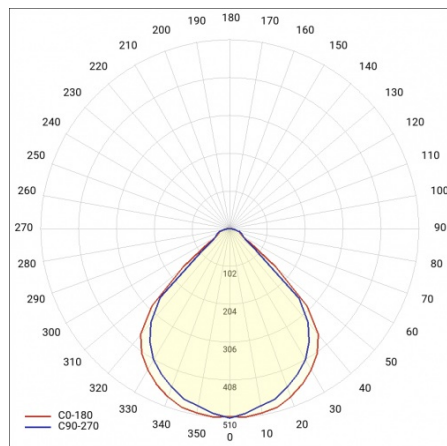

TERRA 2 LED ZW 1195X230MM X2 3500LM 840 WHITE MAT (31W)

DETAILED CARD

TECHNICAL PARAMETERS TABLE

Nominal power [W]:	31	SDCM:	≤ 3
Index:	238147	Power factor:	0.95
Colour temperature [K]:	4000	Material of the body:	powder coated steel
Light source:	LED module	Ingress protection:	IP20
Luminous flux [lm]:	3500	Mounting version:	suspended
Optics:	HE	Working temperature [°C]:	from -20 to +35
Rated power of the luminaire [W]:	34.20	Category type:	louvres
Version:	2x1	Category of application:	commercial facilities, educational institutions
Supply voltage [V]:	220-240	LED lifespan L70B50 [h]:	132000
Colour of the body:	white mat	LED lifespan L80B20 [h]:	84000
Frequency [Hz]:	50 - 60	LED lifespan L90B10 [h]:	42000
Dimensions (H/W/T/S) [mm]:	1195/230/38	Photobiological safety:	Risk Group 1 (no photobiological hazard under normal behavioral limitation)
Luminous efficacy [lm/W]:	102	Warranty [years]:	5
Energy efficiency class:	E	CE certificate:	354/2023
Electrical protection class:	II	Manual:	Download PDF
Colour rendering index:	>80	Plik LDT:	Download

LIGHT CURVES

Card creation date: 08 January 2025

The company reserves the right to make design changes or upgrades in the presented product. Product data sheet does not constitute an offer. * Parameter tolerance is +/- 10%

This product is a subject to electric and electronic waste equipment regulations (WEEE).

Certificate CE - Nr: 354/2023

Lena Lighting S.A.
ul. Kórnicka 52, 63-000 Środa Wielkopolska
tel. +48 61 28 60 333 (Pn-Pt, 8-16), e-mail: hello@lenalighting.pl, www.lenalighting.pl