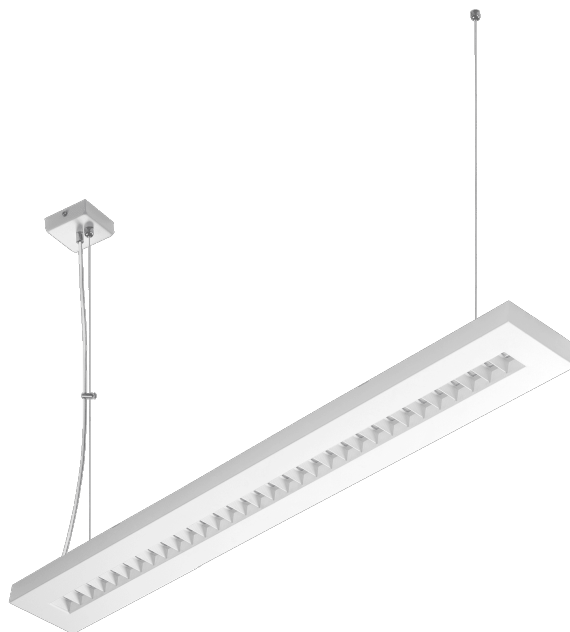

# TERRA 2 LED ZW 1195X230MM X2 3300LM 830 WHITE MAT (31W)

DETAILED CARD

## TECHNICAL PARAMETERS

<b>Index:</b>	238604
<b>Ingress protection:</b>	IP20
<b>Nominal power [W]:</b>	31
<b>Luminous flux [lm]*:</b>	3300
<b>Colour rendering index:</b>	>80
<b>SDCM:</b>	≤ 3
<b>Material of the body:</b>	powder coated steel
<b>Mounting version:</b>	suspended
<b>Dimensions (H/W/T/S) [mm]:</b>	1195/230/38
<b>Warranty [years]:</b>	5

## CHARACTERISTICS

LED luminaire with high total luminous Flux. Made of powder coated white steel sheet. The luminaire has a patented HE reflector installed, which ensures efficiency and effectively eliminates glare. Available mounting versions: surface, recessed in modular and suspended. The surface-mounted version uses solutions that enhance the speed and safety of installation. A multitude of versions & dimensions allow to replace worn-out recessed fluorescent luminaires.

## APPLICATION

General purpose surface mounted luminaire for indoor application in offices or other utility rooms. Appropriate as the main light source even when the work requires eyesight concentration.