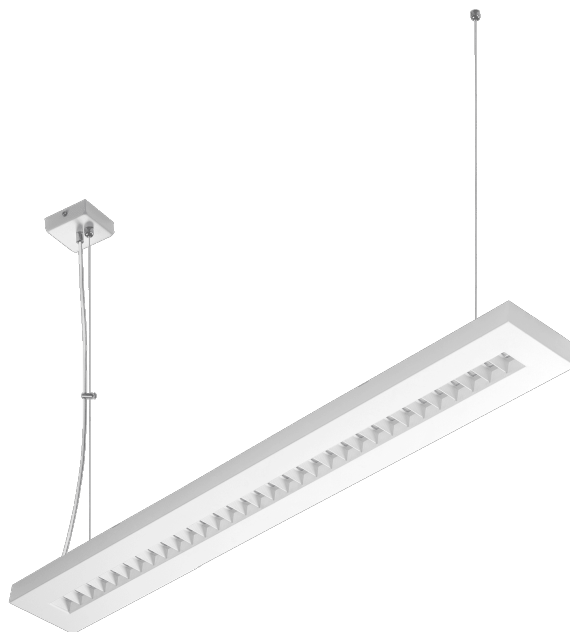

TERRA 2 LED ZW 1195X230MM X2 3300LM 830 WHITE MAT (31W)

DETAILED CARD

TECHNICAL PARAMETERS

Index:	238604
Ingress protection:	IP20
Nominal power [W]:	31
Luminous flux [lm]*:	3300
Colour rendering index:	>80
SDCM:	≤ 3
Material of the body:	powder coated steel
Mounting version:	suspended
Dimensions (H/W/T/S) [mm]:	1195/230/38
Warranty [years]:	5

CHARACTERISTICS

LED luminaire with high total luminous Flux. Made of powder coated white steel sheet. The luminaire has a patented HE reflector installed, which ensures efficiency and effectively eliminates glare. Available mounting versions: surface, recessed in modular and suspended. The surface-mounted version uses solutions that enhance the speed and safety of installation. A multitude of versions & dimensions allow to replace worn-out recessed fluorescent luminaires.

APPLICATION

General purpose surface mounted luminaire for indoor application in offices or other utility rooms. Appropriate as the main light source even when the work requires eyesight concentration.

TERRA 2 LED ZW 1195X230MM X2 3300LM 830 WHITE MAT (31W)