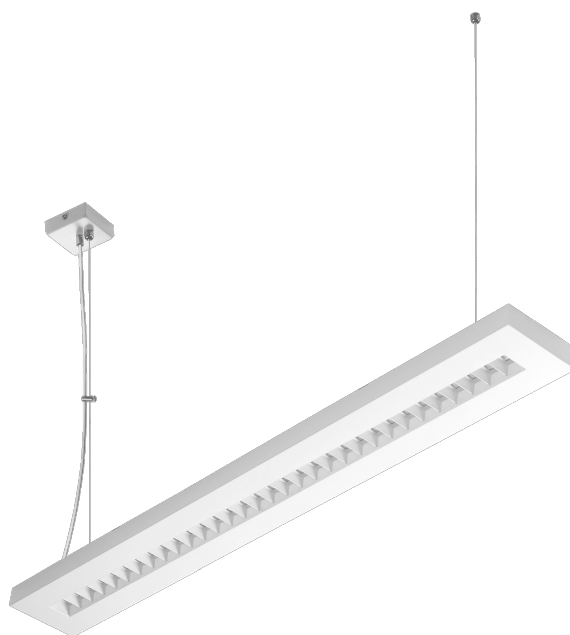

# TERRA 2 LED ZW 1195X230MM X2 2600LM 840 WHITE MAT (20W)

DETAILED CARD

## TECHNICAL PARAMETERS

<b>Index:</b>	238116
<b>Ingress protection:</b>	IP20
<b>Nominal power [W]:</b>	20
<b>Luminous flux [lm]*:</b>	2600
<b>Colour rendering index:</b>	>80
<b>SDCM:</b>	≤ 3
<b>Material of the body:</b>	powder coated steel
<b>Mounting version:</b>	suspended
<b>Dimensions (H/W/T/S) [mm]:</b>	1195/230/38
<b>Warranty [years]:</b>	5

## CHARACTERISTICS

LED luminaire with high total luminous Flux. Made of powder coated white steel sheet. The luminaire has a patented HE reflector installed, which ensures efficiency and effectively eliminates glare. Available mounting versions: surface, recessed in modular and suspended. The surface-mounted version uses solutions that enhance the speed and safety of installation. A multitude of versions & dimensions allow to replace worn-out recessed fluorescent luminaires.

## APPLICATION

General purpose surface mounted luminaire for indoor application in offices or other utility rooms. Appropriate as the main light source even when the work requires eyesight concentration.