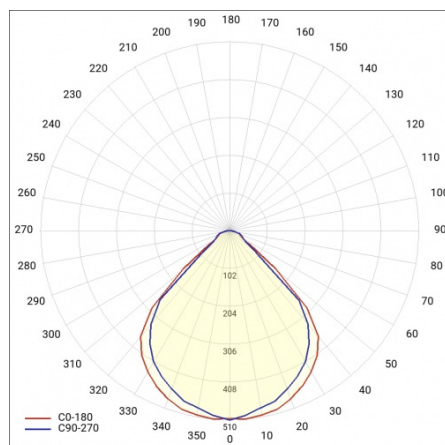

TERRA 2 LED ZW 1195X230MM X2 2400LM 830 BLACK MAT STRUCTURE (31W)

DETAILED CARD

TECHNICAL PARAMETERS TABLE

Nominal power [W]:	31	Colour rendering index:	>80
Index:	238628	SDCM:	≤ 3
Colour temperature [K]:	3000	Power factor:	0.95
Light source:	LED module	Material of the body:	powder coated steel
Luminous flux [lm]:	2400	Ingress protection:	IP20
Optics:	black HE	Working temperature [°C]:	from -20 to +35
Rated power of the luminaire [W]:	34.20	Category type:	louvres
Version:	2x1	Category of application:	commercial facilities, educational institutions
Supply voltage [V]:	220-240	LED lifespan L70B50 [h]:	132000
Colour of the body:	black mat	LED lifespan L80B20 [h]:	84000
Frequency [Hz]:	50 - 60	LED lifespan L90B10 [h]:	42000
Dimensions (H/W/T/S) [mm]:	1195/230/38	Photobiological safety:	Risk Group 1 (no photobiological hazard under normal behavioral limitation)
Mounting version:	suspended	Warranty [years]:	5
Luminous efficacy [lm/W]:	70	CE certificate:	354/2023
Energy efficiency class:	G	Manual:	Download PDF
Electrical protection class:	II	Plik LDT:	Download

LIGHT CURVES

Card creation date: 03 March 2025

The company reserves the right to make design changes or upgrades in the presented product. Product data sheet does not constitute an offer. * Parameter tolerance is +/- 10%

This product is a subject to electric and electronic waste equipment regulations (WEEE).

Certificate CE - Nr: 354/2023

Lena Lighting S.A.
ul. Kórnicka 52, 63-000 Środa Wielkopolska
tel. +48 61 28 60 333 (Pn-Pt, 8-16), e-mail: hello@lenalighting.pl, www.lenalighting.pl