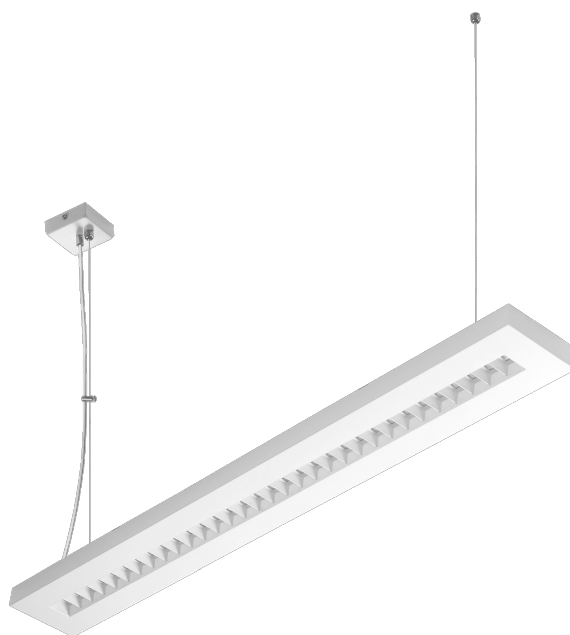

TERRA 2 LED ZW 1195X230MM X2 2400LM 830 WHITE MAT (20W)

DETAILED CARD

TECHNICAL PARAMETERS

Index:	238574
Ingress protection:	IP20
Nominal power [W]:	20
Luminous flux [lm]*:	2400
Colour rendering index:	>80
SDCM:	≤ 3
Material of the body:	powder coated steel
Mounting version:	suspended
Dimensions (H/W/T/S) [mm]:	1195/230/38
Warranty [years]:	5

CHARACTERISTICS

LED luminaire with high total luminous Flux. Made of powder coated white steel sheet. The luminaire has a patented HE reflector installed, which ensures efficiency and effectively eliminates glare. Available mounting versions: surface, recessed in modular and suspended. The surface-mounted version uses solutions that enhance the speed and safety of installation. A multitude of versions & dimensions allow to replace worn-out recessed fluorescent luminaires.

APPLICATION

General purpose surface mounted luminaire for indoor application in offices or other utility rooms. Appropriate as the main light source even when the work requires eyesight concentration.

TERRA 2 LED ZW 1195X230MM X2 2400LM 830 WHITE MAT (20W)