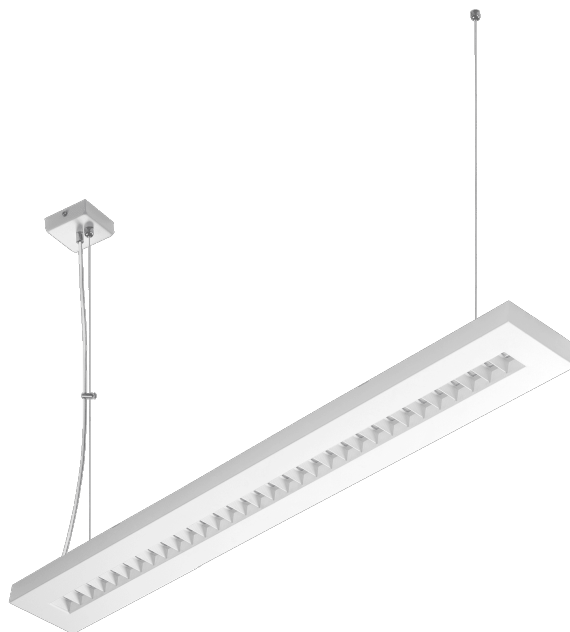

TERRA 2 LED ZW 1195X230MM X2 2400LM 830 WHITE MAT (20W)

DETAILED CARD

TECHNICAL PARAMETERS

Index:	238574
Ingress protection:	IP20
Nominal power [W]:	20
Luminous flux [lm]*:	2400
Colour rendering index:	>80
SDCM:	≤ 3
Material of the body:	powder coated steel
Mounting version:	suspended
Dimensions (H/W/T/S) [mm]:	1195/230/38
Warranty [years]:	5

CHARACTERISTICS

LED luminaire with high total luminous Flux. Made of powder coated white steel sheet. The luminaire has a patented HE reflector installed, which ensures efficiency and effectively eliminates glare. Available mounting versions: surface, recessed in modular and suspended. The surface-mounted version uses solutions that enhance the speed and safety of installation. A multitude of versions & dimensions allow to replace worn-out recessed fluorescent luminaires.

APPLICATION

General purpose surface mounted luminaire for indoor application in offices or other utility rooms. Appropriate as the main light source even when the work requires eyesight concentration.

TERRA 2 LED ZW 1195X230MM X2 2400LM 830 WHITE MAT (20W)