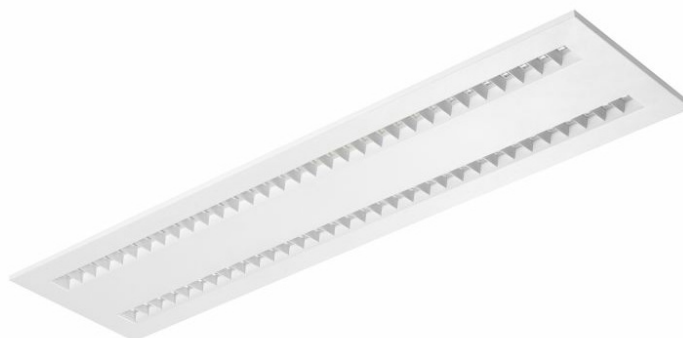

# TERRA 2 LED P 1195X300MM X4 7200LM 830 WHITE MAT (72W)

DETAILED CARD

## TECHNICAL PARAMETERS

<b>Index:</b>	238536
<b>Ingress protection:</b>	IP20
<b>Nominal power [W]:</b>	72
<b>Luminous flux [lm]*:</b>	7200
<b>Colour rendering index:</b>	>80
<b>SDCM:</b>	≤ 3
<b>Material of the body:</b>	powder coated steel
<b>Mounting version:</b>	recessed
<b>Dimensions (H/W/T/S) [mm]:</b>	1195/300/32
<b>Warranty [years]:</b>	5

## CHARACTERISTICS

LED luminaire with high total luminous Flux. Made of powder-coated white steel sheet. The luminaire has a patented HE reflector installed, which ensures efficiency and effectively eliminates glare. Available mounting versions: surface mounted, surface mounted on neodymium magnets (magnet ver. / N-MAG), flush-mounted in modular or KG ceilings (using an adapter) or suspended. In the surface-mounted version, solutions influencing the speed and safety of installation were used. In addition, the versions with neodymium magnets shorten the installation time of surface-mounted versions to an absolute minimum.

## APPLICATION

General purpose surface mounted luminaire for indoor application in offices or other utility rooms. Appropriate as the main light source even when the work requires eyesight concentration.