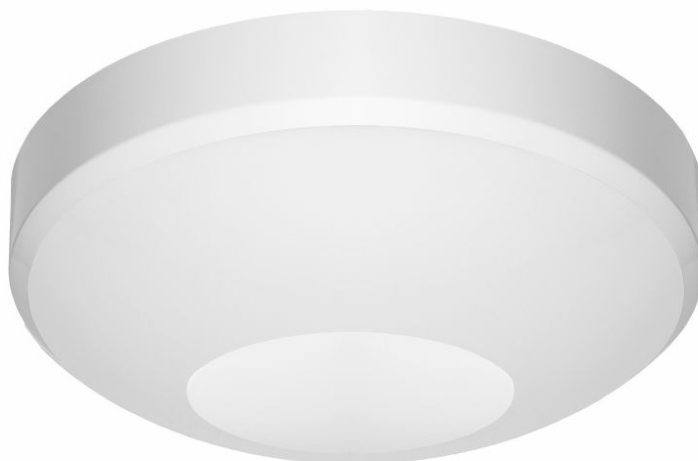

CAPELLA LED PLUS EDGE BOX RING 2450LM 840 IP54 WHITE (26W) 340MM

DETAILED CARD

TECHNICAL PARAMETERS

| | |
|---------------------------------|--------|
| Index: | 953828 |
| Ingress protection: | IP54 |
| Impact resistance: | IK07 |
| Nominal power [W]: | 26 |
| Luminous flux [lm]*: | 2450 |
| Colour temperature [K]: | 4000 |
| SDCM: | ≤ 3 |
| Energy efficiency class: | F |
| Material of the body: | ABS |
| Ring material: | ABS |

CHARACTERISTICS

CAPELLA LED is a wide line of luminaires combining high aesthetic values and lighting parameters. The body has been made from ABS and the frosted diffuser from impact-resistant polycarbonate (PC). A multitude of versions makes it possible to adapt the luminaire to many non-standard applications.

APPLICATION

Surface-mounted wall or ceiling luminaire intended for indoor use (utility rooms, staircases, circulation routes). It is also available in a version with an RF motion detector which is especially recommended for use in spaces open to the public.