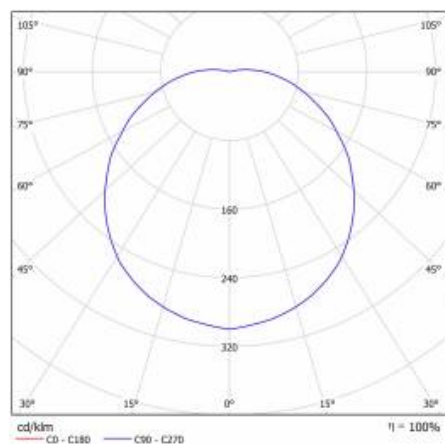

CAPELLA LED PLUS EDGE BOX RING 2450LM 840 IP54 WHITE (26W) 340MM

DETAILED CARD

TECHNICAL PARAMETERS TABLE

Light source:	LED module	Ring colour:	white
Nominal power [W]:	26	Dimensions (H/W/T/S) [mm]:	340/105
Rated power of the luminaire [W]:	28	Mounting dimensions [mm]:	158
Supply voltage [V]:	220-240	Impact resistance:	IK07
Frequency [Hz]:	50 - 60	Ingress protection:	IP54
Luminous flux [lm]:	2450	Mounting version:	surface
Luminous efficacy [lm/W]:	88	Working temperature [°C]:	from -10 to +35
Energy efficiency class:	F	Accessories included:	gland, extraction, 2x cover cable, screws, wall plugs 6mm
Electrical protection class:	II	Dimensions of single box [mm]:	342/342/122
Colour temperature [K]:	4000	Net weight [kg]:	1.850
Colour rendering index:	>80	Warranty [years]:	5
SDCM:	≤ 3	CE certificate:	374/2023
Power factor:	0.93	Index:	953828
LED lifespan L70B50 [h]:	120000	Category type:	bulkheads
Beam angle [°]:	120	Version:	EDGE BOX RING
Surge protection [kV]:	2	AC voltage range [V]:	198 - 264
Diffuser material:	PC	UGR (4H8H):	17.5
Diffuser type:	OPAL	Dimensions of bulk box (H/W/D) [mm]:	794/1194/982
Diffuser colour:	white	Photobiological safety:	Risk Group 1 (no photobiological hazard under normal behavioral limitation)
Material of the body:	ABS	EDGE/BOX Colour:	white
Colour of the body:	white	Manual:	Download PDF
Ring material:	ABS		

LIGHT CURVES