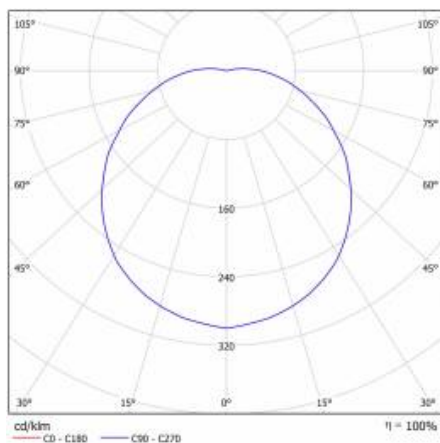

DETAILED CARD

TECHNICAL PARAMETERS TABLE

Nominal power [W]:	26	Diffuser material:	PC
Light source:	LED module	Diffuser type:	OPAL
Colour temperature [K]:	4000	Diffuser colour:	white
Luminous flux [lm]:	2450	Material of the body:	ABS
Rated power of the luminaire [W]:	28	Colour of the body:	white
Supply voltage [V]:	220-240	Ring material:	ABS
Frequency [Hz]:	50 - 60	Dimensions (H/W/T/S) [mm]:	340/105
EDGE/BOX Colour:	white	Mounting dimensions [mm]:	158
Ring colour:	white	Impact resistance:	IK07
Luminous efficacy [lm/W]:	88	Ingress protection:	IP54
Energy efficiency class:	F	Mounting version:	surface
Electrical protection class:	II	Working temperature [°C]:	from -10 to +35
Colour rendering index:	>80	Accessories included:	gland, extraction, 2x cover cable, screws, wall plugs 6mm
SDCM:	≤ 3	Dimensions of single box [mm]:	342/342/122
Emergency lighting [h]:	3	Net weight [kg]:	1.335
Power factor:	0.93	Warranty [years]:	2 / 0.5 (bateria)
LED lifespan L70B50 [h]:	120000	CE certificate:	374/2023
Beam angle [°]:	120	Index:	953842
Battery:	NiMh 3,6V	Category type:	bulkheads
Battery capacity [mAh]:	1500	Version:	EDGE BOX RING
Surge protection [kV]:	2	AC voltage range [V]:	198 - 264
		UGR (4H8H):	17.5
		Dimensions of bulk box (H/W/D) [mm]:	794/1194/982
		Photobiological safety:	Risk Group 1 (no photobiological hazard under normal behavioral limitation)
		Autotest:	yes
		Manual:	Download PDF

LIGHT CURVES