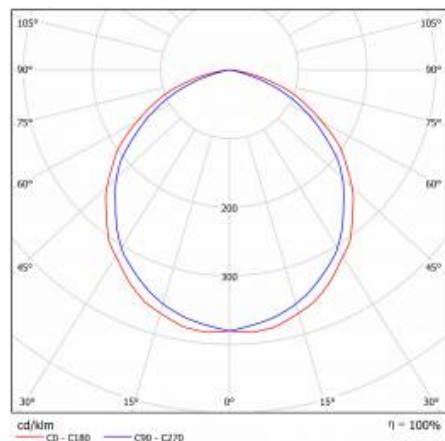

PORTAL LED BASIC HV 6W PC OPAL WHITE 4000K

DETAILED CARD

TECHNICAL PARAMETERS TABLE

Nominal power [W]:	6	Material of the body:	PP
Light source:	LED module	Colour of the body:	white
Colour temperature [K]:	4000	Dimensions (H/W/T/S) [mm]:	280/185/55
Luminous flux [lm]:	440	Impact resistance:	IK08
Rated power of the luminaire [W]:	6	Ingress protection:	IP54
Supply voltage [V]:	220-240	Mounting version:	surface
Diffuser type:	OPAL	Working temperature [°C]:	from -25 to +35
Frequency [Hz]:	50 - 60	Net weight [kg]:	0.520
Luminous efficacy [lm/W]:	73	Warranty [years]:	3
Energy efficiency class:	F	CE certificate:	404/2023
Electrical protection class:	I	Index:	199660/HV
Colour rendering index:	>80	EAN:	5905963199660
SDCM:	≤ 4	Category type:	bulkheads
Power factor:	0.53	Luminaire rated power P_{min} [W]:	6
LED lifespan L70B50 [h]:	50000	ETIM class:	EC002892
Beam angle [°]:	120	Photobiological safety:	Risk Group 1 (no photobiological hazard under normal behavioral limitation)
Diffuser material:	PC	Manual:	Download PDF

LIGHT CURVES

Card creation date: 10 January 2025

The company reserves the right to make design changes or upgrades in the presented product. Product data sheet does not constitute an offer. * Parameter tolerance is +/- 10%

This product is a subject to electric and electronic waste equipment regulations (WEEE).

Certificate CE - Nr: 404/2023

Lena Lighting S.A.
ul. Kórnicka 52, 63-000 Środa Wielkopolska
tel. +48 61 28 60 333 (Pn-Pt, 8-16), e-mail: hello@lenalighting.pl, www.lenalighting.pl