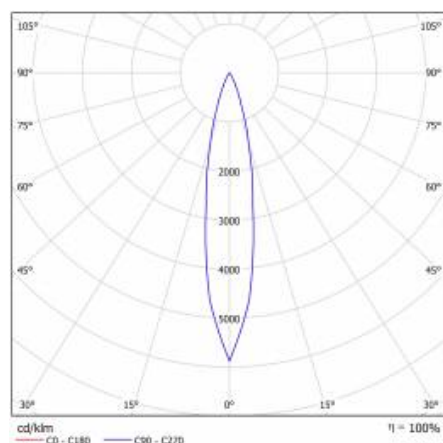

EXPO SYSTEM LED FI 85 3100LM 24ST I KL IP20 BLACK (28W) FISH

DETAILED CARD

TECHNICAL PARAMETERS TABLE

Light source:	LED module	Dimensions (H/W/T/S) [mm]:	Ø85/255
Nominal power [W]:	28	Ingress protection:	IP20
Rated power of the luminaire [W]:	29	Mounting version:	track, surface
Supply voltage [V]:	220-240	Working temperature [°C]:	from -20 to +35
Frequency [Hz]:	50 - 60	Tilt angle adjustment [°]:	355
Luminous flux [lm]:	3100	Net weight [kg]:	1.100
Luminous efficacy [lm/W]:	107	CE certificate:	45/2020
Energy efficiency class:	E	Warranty [years]:	2
Electrical protection class:	I	Index:	253157
Beam angle [°]:	24	Category type:	accent lighting
Diffuser material:	PMMA	Category of application:	commercial facilities
Diffuser type:	lens	Version:	fish and seafood
Material of the body:	aluminium	Photobiological safety:	Risk Group 1 (no photobiological hazard under normal behavioral limitation)
Colour of the body:	black	Manual:	Download PDF

LIGHT CURVES