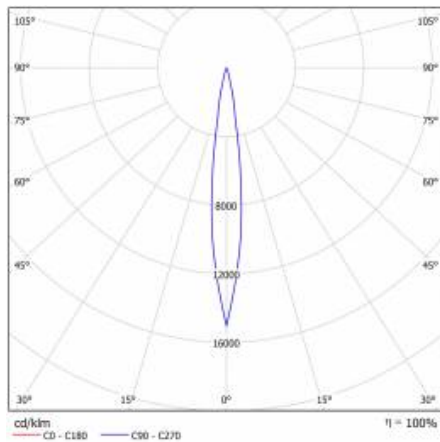

EXPO SYSTEM LED FI 85 3100LM 15ST I KL IP20 BLACK (28W) FISH

DETAILED CARD

TECHNICAL PARAMETERS TABLE

Light source:	LED module	Dimensions (H/W/T/S) [mm]:	Ø85/255
Nominal power [W]:	28	Ingress protection:	IP20
Rated power of the luminaire [W]:	29	Mounting version:	track, surface
Supply voltage [V]:	220-240	Working temperature [°C]:	from -20 to +35
Frequency [Hz]:	50 - 60	Tilt angle adjustment [°]:	355
Luminous flux [lm]:	3100	Net weight [kg]:	1.100
Luminous efficacy [lm/W]:	107	CE certificate:	45/2020
Energy efficiency class:	E	Warranty [years]:	2
Electrical protection class:	I	Index:	253096
Beam angle [°]:	15	Category type:	accent lighting
Diffuser material:	PMMA	Category of application:	commercial facilities
Diffuser type:	lens	Version:	fish and seafood
Material of the body:	aluminium	Photobiological safety:	Risk Group 1 (no photobiological hazard under normal behavioral limitation)
Colour of the body:	black	Manual:	Download PDF

LIGHT CURVES