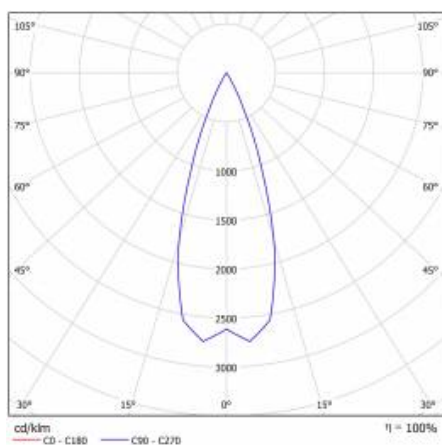

EXPO SYSTEM LED FI 85 1900LM 36ST I KL IP20 BLACK (28W) MEAT

DETAILED CARD

TECHNICAL PARAMETERS TABLE

Light source:	LED module	Dimensions (H/W/T/S) [mm]:	Ø85/255
Nominal power [W]:	28	Ingress protection:	IP20
Rated power of the luminaire [W]:	29	Mounting version:	track, surface
Supply voltage [V]:	220-240	Working temperature [°C]:	from -20 to +35
Frequency [Hz]:	50 - 60	Tilt angle adjustment [°]:	355
Luminous flux [lm]:	1900	Net weight [kg]:	1.100
Luminous efficacy [lm/W]:	65	CE certificate:	45/2020
Energy efficiency class:	G	Warranty [years]:	2
Electrical protection class:	I	Index:	253188
Beam angle [°]:	36	Category type:	spotlight
Diffuser material:	PMMA	Category of application:	commercial facilities
Diffuser type:	lens	Version:	meat
Material of the body:	aluminium	Photobiological safety:	Risk Group 1 (no photobiological hazard under normal behavioral limitation)
Colour of the body:	black	Manual:	Download PDF

LIGHT CURVES