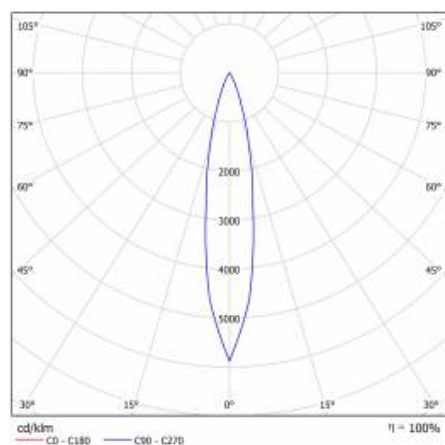

EXPO SYSTEM LED FI 85 1900LM 24ST I KL IP20 BLACK (28W) MEAT

DETAILED CARD

TECHNICAL PARAMETERS TABLE

Nominal power [W]:	28	Dimensions (H/W/T/S) [mm]:	Ø85/255
Light source:	LED module	Ingress protection:	IP20
Luminous flux [lm]:	1900	Mounting version:	track, surface
Rated power of the luminaire [W]:	29	Working temperature [°C]:	from -20 to +35
Beam angle [°]:	24	Tilt angle adjustment [°]:	355
Supply voltage [V]:	220-240	Net weight [kg]:	1.100
Colour of the body:	black	CE certificate:	45/2020
Frequency [Hz]:	50 - 60	Warranty [years]:	2
Energy efficiency class:	G	Index:	253126
Luminous efficacy [lm/W]:	65	Category type:	accent lighting
Electrical protection class:	I	Category of application:	commercial facilities
Diffuser material:	PMMA	Version:	meat
Diffuser type:	lens	Photobiological safety:	Risk Group 1 (no photobiological hazard under normal behavioral limitation)
Material of the body:	aluminium	Manual:	Download PDF

LIGHT CURVES