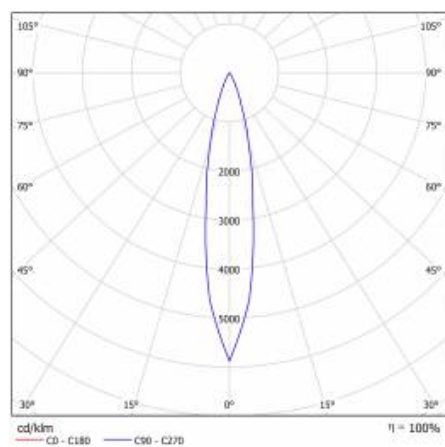

EXPO SYSTEM LED FI 85 1900LM 24ST I KL IP20 WHITE (28W) MEAT

DETAILED CARD

TECHNICAL PARAMETERS TABLE

Nominal power [W]:	28	Dimensions (H/W/T/S) [mm]:	Ø85/255
Light source:	LED module	Ingress protection:	IP20
Luminous flux [lm]:	1900	Mounting version:	track, surface
Rated power of the luminaire [W]:	29	Working temperature [°C]:	from -20 to +35
Beam angle [°]:	24	Tilt angle adjustment [°]:	355
Supply voltage [V]:	220-240	Net weight [kg]:	1.100
Colour of the body:	white	CE certificate:	45/2020
Frequency [Hz]:	50 - 60	Warranty [years]:	2
Energy efficiency class:	G	Index:	253485
Luminous efficacy [lm/W]:	65	Category type:	accent lighting
Electrical protection class:	I	Category of application:	commercial facilities
Diffuser material:	PMMA	Version:	meat
Diffuser type:	lens	Photobiological safety:	Risk Group 1 (no photobiological hazard under normal behavioral limitation)
Material of the body:	aluminium	Manual:	Download PDF

LIGHT CURVES