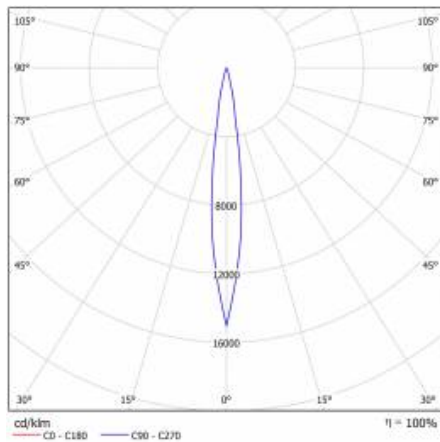

EXPO SYSTEM LED FI 85 1900LM 15ST I KL IP20 BLACK (28W) MEAT

DETAILED CARD

TECHNICAL PARAMETERS TABLE

Nominal power [W]:	28	Dimensions (H/W/T/S) [mm]:	Ø85/255
Light source:	LED module	Ingress protection:	IP20
Luminous flux [lm]:	1900	Mounting version:	track, surface
Rated power of the luminaire [W]:	29	Working temperature [°C]:	from -20 to +35
Beam angle [°]:	15	Tilt angle adjustment [°]:	355
Supply voltage [V]:	220-240	Net weight [kg]:	1.100
Colour of the body:	black	CE certificate:	45/2020
Frequency [Hz]:	50 - 60	Warranty [years]:	2
Energy efficiency class:	G	Index:	253065
Luminous efficacy [lm/W]:	65	Category type:	accent lighting
Electrical protection class:	I	Category of application:	commercial facilities
Diffuser material:	PMMA	Version:	meat
Diffuser type:	lens	Photobiological safety:	Risk Group 1 (no photobiological hazard under normal behavioral limitation)
Material of the body:	aluminium	Manual:	Download PDF

LIGHT CURVES