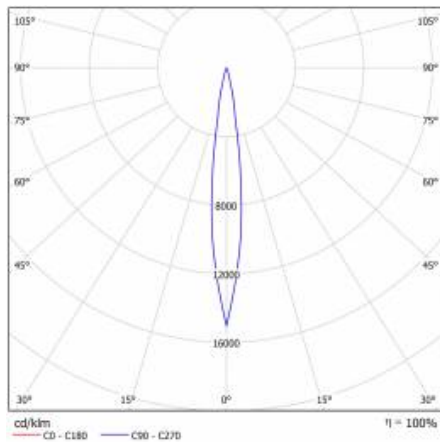

EXPO SYSTEM LED FI 85 1900LM 15ST I KL IP20 BLACK (28W) MEAT

DETAILED CARD

TECHNICAL PARAMETERS TABLE

Light source:	LED module	Dimensions (H/W/T/S) [mm]:	Ø85/255
Nominal power [W]:	28	Ingress protection:	IP20
Rated power of the luminaire [W]:	29	Mounting version:	track, surface
Supply voltage [V]:	220-240	Working temperature [°C]:	from -20 to +35
Frequency [Hz]:	50 - 60	Tilt angle adjustment [°]:	355
Luminous flux [lm]:	1900	Net weight [kg]:	1.100
Luminous efficacy [lm/W]:	65	CE certificate:	45/2020
Energy efficiency class:	G	Warranty [years]:	2
Electrical protection class:	I	Index:	253065
Beam angle [°]:	15	Category type:	accent lighting
Diffuser material:	PMMA	Category of application:	commercial facilities
Diffuser type:	lens	Version:	meat
Material of the body:	aluminium	Photobiological safety:	Risk Group 1 (no photobiological hazard under normal behavioral limitation)
Colour of the body:	black	Manual:	Download PDF

LIGHT CURVES