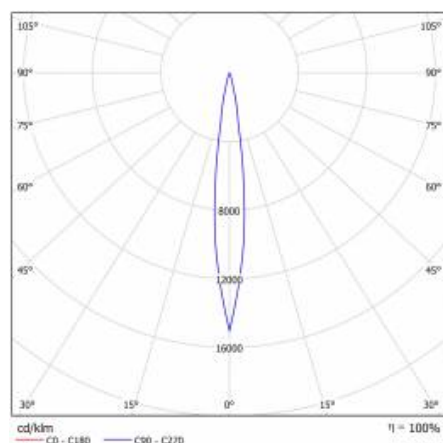

EXPO SYSTEM LED FI 85 1900LM 15ST I KL IP20 BLACK (28W) FRESH MEAT

DETAILED CARD

TECHNICAL PARAMETERS TABLE

Light source:	LED module	Dimensions (H/W/T/S) [mm]:	Ø85/255
Nominal power [W]:	28	Ingress protection:	IP20
Rated power of the luminaire [W]:	29	Mounting version:	track, surface
Supply voltage [V]:	220-240	Working temperature [°C]:	from -20 to +35
Frequency [Hz]:	50 - 60	Tilt angle adjustment [°]:	355
Luminous flux [lm]:	1900	Net weight [kg]:	1.100
Luminous efficacy [lm/W]:	65	CE certificate:	45/2020
Energy efficiency class:	G	Warranty [years]:	2
Electrical protection class:	I	Index:	253072
Beam angle [°]:	15	Category type:	accent lighting
Diffuser material:	PMMA	Category of application:	commercial facilities
Diffuser type:	lens	Version:	fresh meat
Material of the body:	aluminium	Photobiological safety:	Risk Group 1 (no photobiological hazard under normal behavioral limitation)
Colour of the body:	black	Manual:	Download PDF

LIGHT CURVES