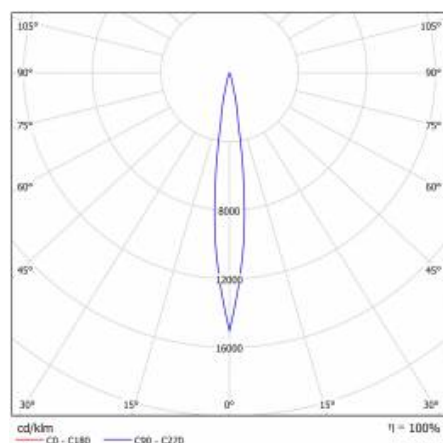

EXPO SYSTEM LED FI 85 1900LM 15ST I KL IP20 WHITE (28W) MEAT

DETAILED CARD

TECHNICAL PARAMETERS TABLE

Nominal power [W]:	28	Dimensions (H/W/T/S) [mm]:	Ø85/255
Light source:	LED module	Ingress protection:	IP20
Luminous flux [lm]:	1900	Mounting version:	track, surface
Rated power of the luminaire [W]:	29	Working temperature [°C]:	from -20 to +35
Beam angle [°]:	15	Tilt angle adjustment [°]:	355
Supply voltage [V]:	220-240	Net weight [kg]:	1.100
Colour of the body:	white	CE certificate:	45/2020
Frequency [Hz]:	50 - 60	Warranty [years]:	2
Energy efficiency class:	G	Index:	253423
Luminous efficacy [lm/W]:	65	Category type:	accent lighting
Electrical protection class:	I	Category of application:	commercial facilities
Diffuser material:	PMMA	Version:	meat
Diffuser type:	lens	Photobiological safety:	Risk Group 1 (no photobiological hazard under normal behavioral limitation)
Material of the body:	aluminium	Manual:	Download PDF

LIGHT CURVES