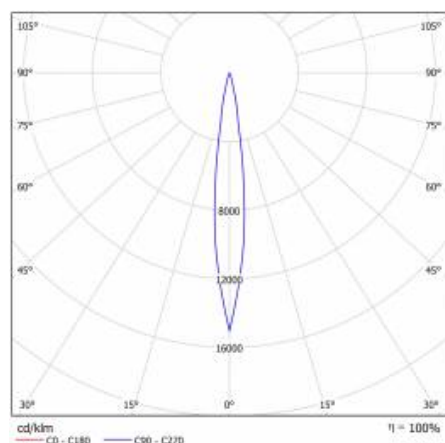

EXPO SYSTEM LED FI 85 1900LM 15ST I KL IP20 WHITE (28W) MEAT

DETAILED CARD

TECHNICAL PARAMETERS TABLE

Nominal power [W]:	28	Dimensions (H/W/T/S) [mm]:	Ø85/255
Light source:	LED module	Ingress protection:	IP20
Luminous flux [lm]:	1900	Mounting version:	track, surface
Rated power of the luminaire [W]:	29	Working temperature [°C]:	from -20 to +35
Beam angle [°]:	15	Tilt angle adjustment [°]:	355
Supply voltage [V]:	220-240	Net weight [kg]:	1.100
Colour of the body:	white	CE certificate:	45/2020
Frequency [Hz]:	50 - 60	Warranty [years]:	2
Energy efficiency class:	G	Index:	253423
Luminous efficacy [lm/W]:	65	Category type:	accent lighting
Electrical protection class:	I	Category of application:	commercial facilities
Diffuser material:	PMMA	Version:	meat
Diffuser type:	lens	Photobiological safety:	Risk Group 1 (no photobiological hazard under normal behavioral limitation)
Material of the body:	aluminium	Manual:	Download PDF

LIGHT CURVES