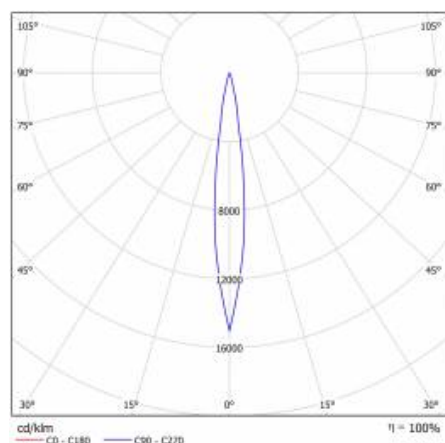

EXPO SYSTEM LED FI 85 1900LM 15ST I KL IP20 WHITE (28W) FRESH MEAT

DETAILED CARD

TECHNICAL PARAMETERS TABLE

Light source:	LED module	Dimensions (H/W/T/S) [mm]:	Ø85/255
Nominal power [W]:	28	Ingress protection:	IP20
Rated power of the luminaire [W]:	29	Mounting version:	track, surface
Supply voltage [V]:	220-240	Working temperature [°C]:	from -20 to +35
Frequency [Hz]:	50 - 60	Tilt angle adjustment [°]:	355
Luminous flux [lm]:	1900	Net weight [kg]:	1.100
Luminous efficacy [lm/W]:	65	CE certificate:	45/2020
Energy efficiency class:	G	Warranty [years]:	2
Electrical protection class:	I	Index:	253430
Beam angle [°]:	15	Category type:	accent lighting
Diffuser material:	PMMA	Category of application:	commercial facilities
Diffuser type:	lens	Version:	fresh meat
Material of the body:	aluminium	Photobiological safety:	Risk Group 1 (no photobiological hazard under normal behavioral limitation)
Colour of the body:	white	Manual:	Download PDF

LIGHT CURVES