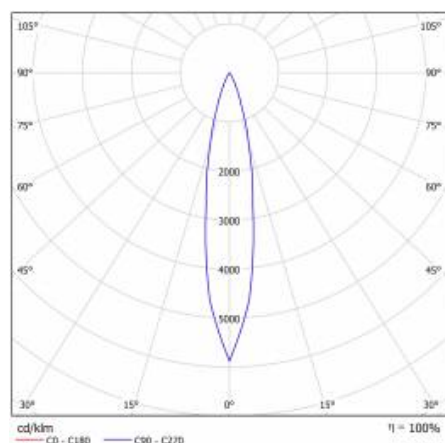

EXPO SYSTEM LED FI 85 1850LM 24ST I KL IP20 BLACK (18W) FISH

DETAILED CARD

TECHNICAL PARAMETERS TABLE

Light source:	LED module	Dimensions (H/W/T/S) [mm]:	Ø85/255
Nominal power [W]:	18	Ingress protection:	IP20
Rated power of the luminaire [W]:	19.80	Mounting version:	track, surface
Supply voltage [V]:	220-240	Working temperature [°C]:	from -20 to +35
Frequency [Hz]:	50 - 60	Tilt angle adjustment [°]:	355
Luminous flux [lm]:	1850	Net weight [kg]:	1.100
Luminous efficacy [lm/W]:	100	CE certificate:	45/2020
Energy efficiency class:	F	Warranty [years]:	2
Electrical protection class:	I	Index:	253331
Beam angle [°]:	24	Category type:	accent lighting
Diffuser material:	PMMA	Category of application:	commercial facilities
Diffuser type:	lens	Version:	fish and seafood
Material of the body:	aluminium	Photobiological safety:	Risk Group 1 (no photobiological hazard under normal behavioral limitation)
Colour of the body:	black	Manual:	Download PDF

LIGHT CURVES