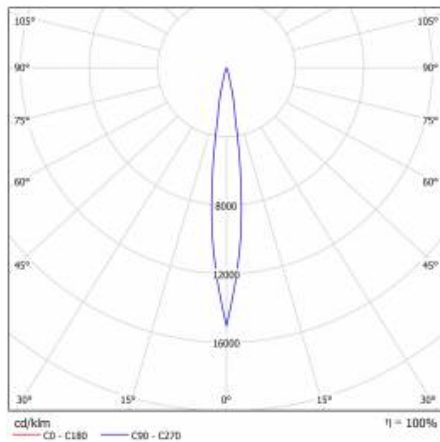

EXPO SYSTEM LED FI 85 1850LM 15ST I KL IP20 BLACK (18W) FISH

DETAILED CARD

TECHNICAL PARAMETERS TABLE

Light source:	LED module	Dimensions (H/W/T/S) [mm]:	Ø85/255
Nominal power [W]:	18	Ingress protection:	IP20
Rated power of the luminaire [W]:	19.80	Mounting version:	track, surface
Supply voltage [V]:	220-240	Working temperature [°C]:	from -20 to +35
Frequency [Hz]:	50 - 60	Tilt angle adjustment [°]:	355
Luminous flux [lm]:	1850	Net weight [kg]:	1.100
Luminous efficacy [lm/W]:	100	CE certificate:	45/2020
Energy efficiency class:	F	Warranty [years]:	2
Electrical protection class:	I	Index:	253270
Beam angle [°]:	15	Category type:	accent lighting
Diffuser material:	PMMA	Category of application:	commercial facilities
Diffuser type:	lens	Version:	fish and seafood
Material of the body:	aluminium	Photobiological safety:	Risk Group 1 (no photobiological hazard under normal behavioral limitation)
Colour of the body:	black	Manual:	Download PDF

LIGHT CURVES