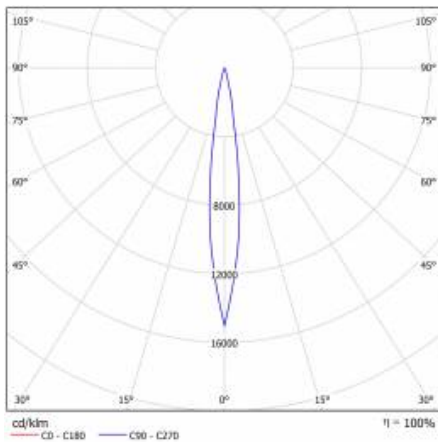

EXPO SYSTEM LED FI 85 1850LM 15ST I KL IP20 BLACK (18W) FISH

DETAILED CARD

TECHNICAL PARAMETERS TABLE

Nominal power [W]:	18	Dimensions (H/W/T/S) [mm]:	Ø85/255
Light source:	LED module	Ingress protection:	IP20
Luminous flux [lm]:	1850	Mounting version:	track, surface
Rated power of the luminaire [W]:	19.80	Working temperature [°C]:	from -20 to +35
Beam angle [°]:	15	Tilt angle adjustment [°]:	355
Supply voltage [V]:	220-240	Net weight [kg]:	1.100
Colour of the body:	black	CE certificate:	45/2020
Frequency [Hz]:	50 - 60	Warranty [years]:	2
Energy efficiency class:	F	Index:	253270
Luminous efficacy [lm/W]:	100	Category type:	accent lighting
Electrical protection class:	I	Category of application:	commercial facilities
Diffuser material:	PMMA	Version:	fish and seafood
Diffuser type:	lens	Photobiological safety:	Risk Group 1 (no photobiological hazard under normal behavioral limitation)
Material of the body:	aluminium	Manual:	Download PDF

LIGHT CURVES