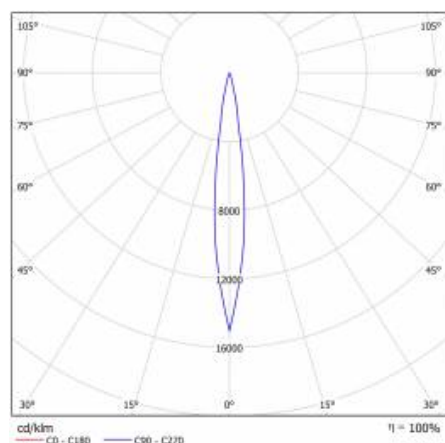

EXPO SYSTEM LED FI 85 1850LM 15ST I KL IP20 WHITE (18W) FISH

DETAILED CARD

TECHNICAL PARAMETERS TABLE

Light source:	LED module	Dimensions (H/W/T/S) [mm]:	Ø85/255
Nominal power [W]:	18	Ingress protection:	IP20
Rated power of the luminaire [W]:	19.80	Mounting version:	track, surface
Supply voltage [V]:	220-240	Working temperature [°C]:	from -20 to +35
Frequency [Hz]:	50 - 60	Tilt angle adjustment [°]:	355
Luminous flux [lm]:	1850	Net weight [kg]:	1.100
Luminous efficacy [lm/W]:	100	CE certificate:	45/2020
Energy efficiency class:	F	Warranty [years]:	2
Electrical protection class:	I	Index:	253638
Beam angle [°]:	15	Category type:	accent lighting
Diffuser material:	PMMA	Category of application:	commercial facilities
Diffuser type:	lens	Version:	fish and seafood
Material of the body:	aluminium	Photobiological safety:	Risk Group 1 (no photobiological hazard under normal behavioral limitation)
Colour of the body:	white	Manual:	Download PDF

LIGHT CURVES