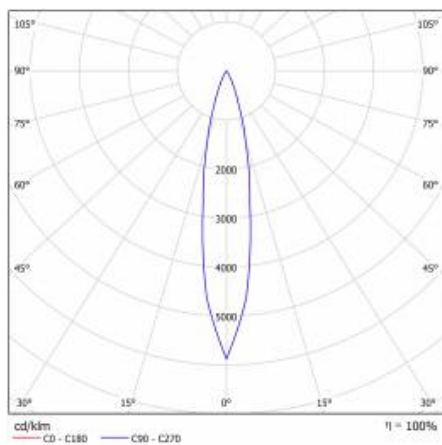

EXPO SYSTEM LED FI 85 1700LM 24ST I KL IP20 BLACK (18W) GOLD

DETAILED CARD

TECHNICAL PARAMETERS TABLE

Light source:	LED module	Dimensions (H/W/T/S) [mm]:	Ø85/255
Nominal power [W]:	18	Ingress protection:	IP20
Rated power of the luminaire [W]:	19.80	Mounting version:	track, surface
Supply voltage [V]:	220-240	Working temperature [°C]:	from -20 to +35
Frequency [Hz]:	50 - 60	Tilt angle adjustment [°]:	355
Luminous flux [lm]:	1700	Net weight [kg]:	1.100
Luminous efficacy [lm/W]:	92	CE certificate:	45/2020
Energy efficiency class:	F	Warranty [years]:	2
Electrical protection class:	I	Index:	253829
Beam angle [°]:	24	Category type:	accent lighting
Diffuser material:	PMMA	Category of application:	commercial facilities
Diffuser type:	lens	Version:	bakery
Material of the body:	aluminium	Photobiological safety:	Risk Group 1 (no photobiological hazard under normal behavioral limitation)
Colour of the body:	black	Manual:	Download PDF

LIGHT CURVES