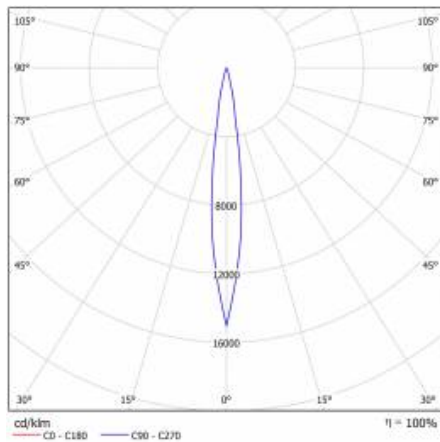

EXPO SYSTEM LED FI 85 1700LM 15ST I KL IP20 BLACK (18W) GOLD

DETAILED CARD

TECHNICAL PARAMETERS TABLE

Light source:	LED module	Dimensions (H/W/T/S) [mm]:	Ø85/255
Nominal power [W]:	18	Ingress protection:	IP20
Rated power of the luminaire [W]:	19.80	Mounting version:	track, surface
Supply voltage [V]:	220-240	Working temperature [°C]:	from -20 to +35
Frequency [Hz]:	50 - 60	Tilt angle adjustment [°]:	355
Luminous flux [lm]:	1700	Net weight [kg]:	1.100
Luminous efficacy [lm/W]:	92	CE certificate:	45/2020
Energy efficiency class:	F	Warranty [years]:	2
Electrical protection class:	I	Index:	253812
Beam angle [°]:	15	Category type:	accent lighting
Diffuser material:	PMMA	Category of application:	commercial facilities
Diffuser type:	lens	Version:	bakery
Material of the body:	aluminium	Photobiological safety:	Risk Group 1 (no photobiological hazard under normal behavioral limitation)
Colour of the body:	black	Manual:	Download PDF

LIGHT CURVES