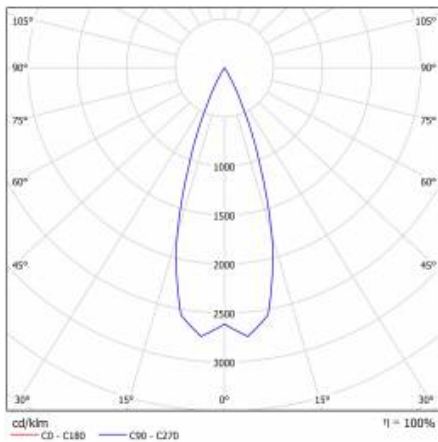

EXPO SYSTEM LED FI 85 1150LM 36ST I KL IP20 BLACK (18W) MEAT

DETAILED CARD

TECHNICAL PARAMETERS TABLE

Light source:	LED module	Dimensions (H/W/T/S) [mm]:	Ø85/255
Nominal power [W]:	18	Ingress protection:	IP20
Rated power of the luminaire [W]:	19.80	Mounting version:	track, surface
Supply voltage [V]:	220-240	Working temperature [°C]:	from -20 to +35
Frequency [Hz]:	50 - 60	Tilt angle adjustment [°]:	355
Luminous flux [lm]:	1150	Net weight [kg]:	1.100
Luminous efficacy [lm/W]:	60	CE certificate:	45/2020
Energy efficiency class:	G	Warranty [years]:	2
Electrical protection class:	I	Index:	253362
Beam angle [°]:	36	Category type:	accent lighting
Diffuser material:	PMMA	Category of application:	commercial facilities
Diffuser type:	lens	Version:	meat
Material of the body:	aluminium	Photobiological safety:	Risk Group 1 (no photobiological hazard under normal behavioral limitation)
Colour of the body:	black	Manual:	Download PDF

LIGHT CURVES