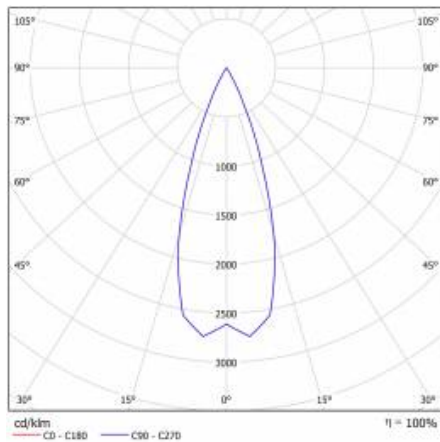

EXPO SYSTEM LED FI 85 1150LM 36ST I KL IP20 BLACK (18W) FRESH MEAT

DETAILED CARD

TECHNICAL PARAMETERS TABLE

Nominal power [W]:	18	Dimensions (H/W/T/S) [mm]:	Ø85/255
Light source:	LED module	Ingress protection:	IP20
Luminous flux [lm]:	1150	Mounting version:	track, surface
Rated power of the luminaire [W]:	19.80	Working temperature [°C]:	from -20 to +35
Beam angle [°]:	36	Tilt angle adjustment [°]:	355
Supply voltage [V]:	220-240	Net weight [kg]:	1.100
Colour of the body:	black	CE certificate:	45/2020
Frequency [Hz]:	50 - 60	Warranty [years]:	2
Energy efficiency class:	G	Index:	253379
Luminous efficacy [lm/W]:	60	Category type:	accent lighting
Electrical protection class:	I	Category of application:	commercial facilities
Diffuser material:	PMMA	Version:	fresh meat
Diffuser type:	lens	Photobiological safety:	Risk Group 1 (no photobiological hazard under normal behavioral limitation)
Material of the body:	aluminium	Manual:	Download PDF

LIGHT CURVES