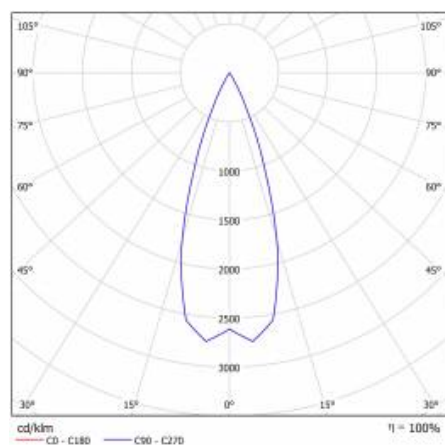

EXPO SYSTEM LED FI 85 1150LM 36ST I KL IP20 WHITE (18W) FRESH MEAT

DETAILED CARD

TECHNICAL PARAMETERS TABLE

Light source:	LED module	Dimensions (H/W/T/S) [mm]:	Ø85/255
Nominal power [W]:	18	Ingress protection:	IP20
Rated power of the luminaire [W]:	19.80	Mounting version:	track, surface
Supply voltage [V]:	220-240	Working temperature [°C]:	from -20 to +35
Frequency [Hz]:	50 - 60	Tilt angle adjustment [°]:	355
Luminous flux [lm]:	1150	Net weight [kg]:	1.100
Luminous efficacy [lm/W]:	60	CE certificate:	45/2020
Energy efficiency class:	G	Warranty [years]:	2
Electrical protection class:	I	Index:	253737
Beam angle [°]:	36	Category type:	spotlight
Diffuser material:	PMMA	Category of application:	commercial facilities
Diffuser type:	lens	Version:	fresh meat
Material of the body:	aluminium	Photobiological safety:	Risk Group 1 (no photobiological hazard under normal behavioral limitation)
Colour of the body:	white	Manual:	Download PDF

LIGHT CURVES