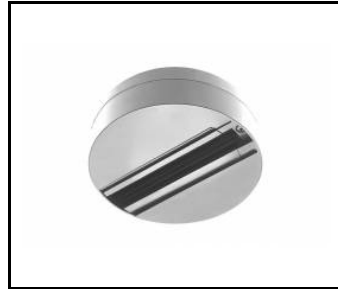

EXPO SYSTEM LED surface mounting base white (255113)