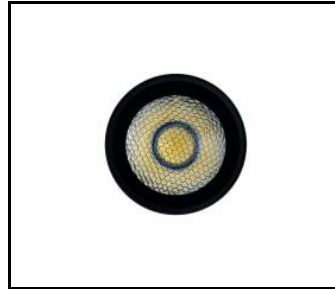

EXPO SYSTEM LED honeycomb (255120)

Card creation date: 10 January 2025

The company reserves the right to make design changes or upgrades in the presented product. Product data sheet does not constitute an offer. * Parameter tolerance is +/- 10%

This product is a subject to electric and electronic waste equipment regulations (WEEE).

Certificate CE - Nr: 45/2020