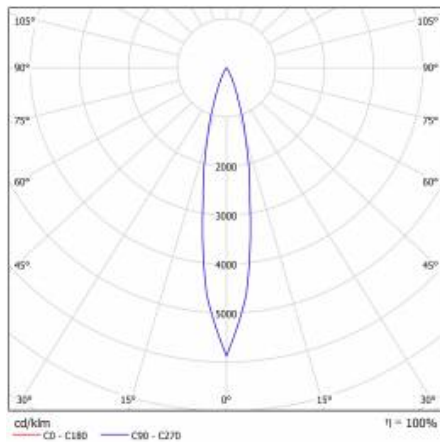

EXPO SYSTEM LED FI 85 1100LM 24ST I KL IP20 BLACK (18W) MEAT

DETAILED CARD

TECHNICAL PARAMETERS TABLE

Light source:	LED module	Dimensions (H/W/T/S) [mm]:	Ø85/255
Nominal power [W]:	18	Ingress protection:	IP20
Rated power of the luminaire [W]:	19.80	Mounting version:	track, surface
Supply voltage [V]:	220-240	Working temperature [°C]:	from -20 to +35
Frequency [Hz]:	50 - 60	Tilt angle adjustment [°]:	355
Luminous flux [lm]:	1100	Net weight [kg]:	1.100
Luminous efficacy [lm/W]:	60	CE certificate:	45/2020
Energy efficiency class:	G	Warranty [years]:	2
Electrical protection class:	I	Index:	253300
Beam angle [°]:	24	Category type:	accent lighting
Diffuser material:	PMMA	Category of application:	commercial facilities
Diffuser type:	lens	Version:	meat
Material of the body:	aluminium	Photobiological safety:	Risk Group 1 (no photobiological hazard under normal behavioral limitation)
Colour of the body:	black	Manual:	Download PDF

LIGHT CURVES