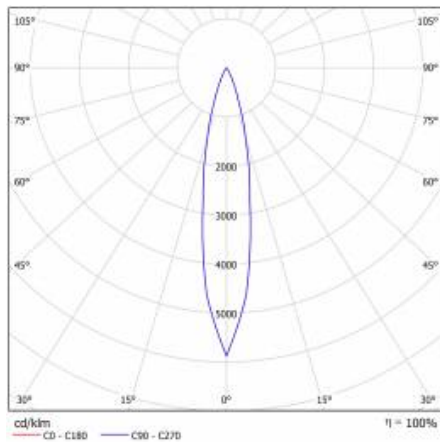

EXPO SYSTEM LED FI 85 1100LM 24ST I KL IP20 BLACK (18W) MEAT

DETAILED CARD

TECHNICAL PARAMETERS TABLE

Nominal power [W]:	18	Dimensions (H/W/T/S) [mm]:	Ø85/255
Light source:	LED module	Ingress protection:	IP20
Luminous flux [lm]:	1100	Mounting version:	track, surface
Rated power of the luminaire [W]:	19.80	Working temperature [°C]:	from -20 to +35
Beam angle [°]:	24	Tilt angle adjustment [°]:	355
Supply voltage [V]:	220-240	Net weight [kg]:	1.100
Colour of the body:	black	CE certificate:	45/2020
Frequency [Hz]:	50 - 60	Warranty [years]:	2
Energy efficiency class:	G	Index:	253300
Luminous efficacy [lm/W]:	60	Category type:	accent lighting
Electrical protection class:	I	Category of application:	commercial facilities
Diffuser material:	PMMA	Version:	meat
Diffuser type:	lens	Photobiological safety:	Risk Group 1 (no photobiological hazard under normal behavioral limitation)
Material of the body:	aluminium	Manual:	Download PDF

LIGHT CURVES