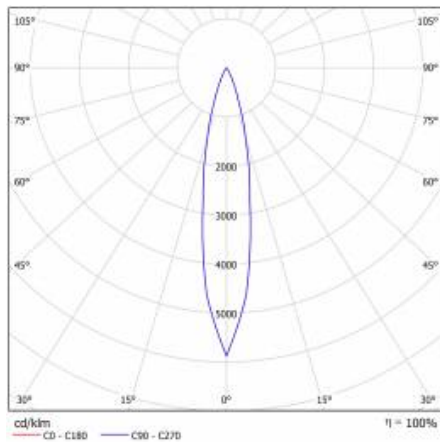

EXPO SYSTEM LED FI 85 1100LM 24ST I KL IP20 BLACK (18W) FRESH MEAT

DETAILED CARD

TECHNICAL PARAMETERS TABLE

Nominal power [W]:	18	Dimensions (H/W/T/S) [mm]:	Ø85/255
Light source:	LED module	Ingress protection:	IP20
Luminous flux [lm]:	1100	Mounting version:	track, surface
Rated power of the luminaire [W]:	19.80	Working temperature [°C]:	from -20 to +35
Beam angle [°]:	24	Tilt angle adjustment [°]:	355
Supply voltage [V]:	220-240	Net weight [kg]:	1.100
Colour of the body:	black	CE certificate:	45/2020
Frequency [Hz]:	50 - 60	Warranty [years]:	2
Energy efficiency class:	G	Index:	253317
Luminous efficacy [lm/W]:	60	Category type:	accent lighting
Electrical protection class:	I	Category of application:	commercial facilities
Diffuser material:	PMMA	Version:	fresh meat
Diffuser type:	lens	Photobiological safety:	Risk Group 1 (no photobiological hazard under normal behavioral limitation)
Material of the body:	aluminium	Manual:	Download PDF

LIGHT CURVES