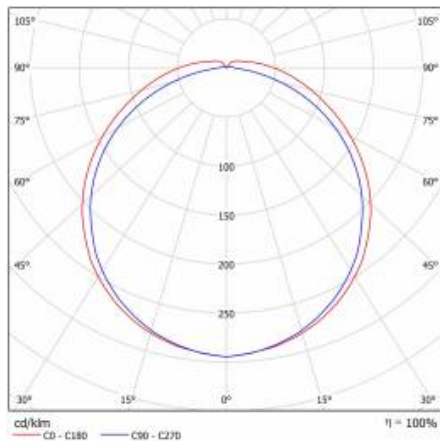

VECTOR 3 LED 1161MM RCR 3850LM PRM MAT IP40 830 (32W)

DETAILED CARD

TECHNICAL PARAMETERS TABLE

Light source:	LED module	Impact resistance:	IK07
Nominal power [W]:	32	Ingress protection:	IP40
Rated power of the luminaire [W]:	37.65	Mounting version:	surface
Luminous flux [lm]:	3850	Working temperature [°C]:	from -20 to +35
Luminous efficacy [lm/W]:	103	Net weight [kg]:	1.750
Energy efficiency class:	E	Warranty [years]:	5
Electrical protection class:	I	Index:	661426
Colour temperature [K]:	3000	EAN:	5905963661426
Colour rendering index:	>80	Category type:	battens
SDCM:	≤ 3	Photobiological safety:	Risk Group 1 (no photobiological hazard under normal behavioral limitation)
Power factor:	0.96	Motion sensor:	yes
Diffuser material:	PC	CE certificate:	310/2023
Diffuser type:	PRM MAT	LED lifespan L70B50 [h]:	116000
Material of the body:	powder coated steel	LED lifespan L80B20 [h]:	72000
Colour of the body:	white	LED lifespan L90B10 [h]:	35000
Dimensions (H/W/T/S) [mm]:	1161/61/125	Warranty [years]:	5
Mounting dimensions [mm]:	1060	Manual:	Download PDF

LIGHT CURVES

Card creation date: 09 February 2020

The company reserves the right to make design changes or upgrades in the presented product. Product data sheet does not constitute an offer. * Parameter tolerance is +/- 10%

This product is a subject to electric and electronic waste equipment regulations (WEEE).

Certificate CE - Nr: 310/2023

Lena Lighting S.A.
ul. Kórnicka 52, 63-000 Środa Wielkopolska
tel. +48 61 28 60 333 (Pn-Pt, 8-16), e-mail: hello@lenalighting.pl, www.lenalighting.pl