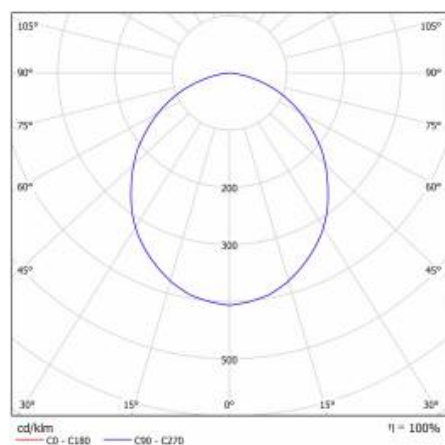

NECTRA LITE 17W 1650LM IP44

DETAILED CARD

TECHNICAL PARAMETERS TABLE

Nominal power [W]:	17	Ingress protection:	IP44/20
Rated power of the luminaire [W]:	17	Working temperature [°C]:	from -20 to +40
Luminous flux [lm]:	1650	Index:	502613
Luminous efficacy [lm/W]:	97	EAN:	5905963502613
Energy efficiency class:	E	Category type:	downlights
Electrical protection class:	II	Category of application:	HoReCa, commercial facilities, educational institutions
Colour temperature [K]:	4000	Warranty [years]:	5
Colour rendering index:	>80	LED lifespan L70B50 [h]:	30000
Diffuser type:	OPAL	LED lifespan L80B20 [h]:	20000
Material of the body:	PC	Mounting version:	recessed
Colour of the body:	white	Photobiological safety:	Risk Group 1 (no photobiological hazard under normal behavioral limitation)
Dimensions (H/W/T/S) [mm]:	174/69	Manual:	Download PDF
Mounting dimensions [mm]:	145x155		

LIGHT CURVES

Card creation date: 23 April 2020

The company reserves the right to make design changes or upgrades in the presented product. Product data sheet does not constitute an offer. * Parameter tolerance is +/- 10%

This product is a subject to electric and electronic waste equipment regulations (WEEE).

Certificate CE - Nr: 346/2023

Lena Lighting S.A.
ul. Kórnicka 52, 63-000 Środa Wielkopolska
tel. +48 61 28 60 333 (Pn-Pt, 8-16), e-mail: hello@lenalighting.pl, www.lenalighting.pl