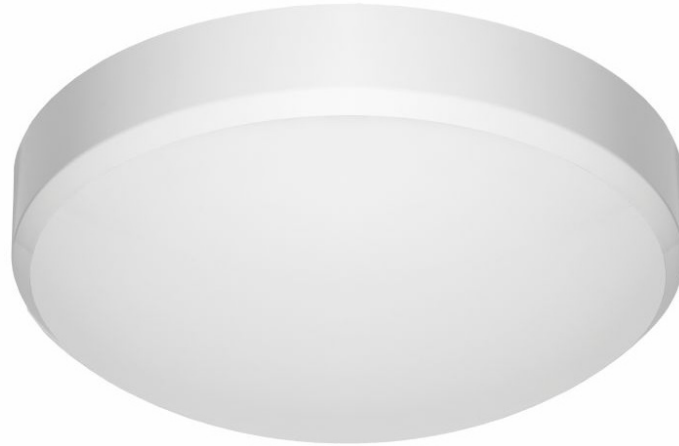

# CAPELLA LED PLUS BOX RING 1120LM 840 IP54 WHITE (11W) 340MM ANTIVANDAL

DETAILED CARD

## TECHNICAL PARAMETERS

<b>Index:</b>	950957
<b>Ingress protection:</b>	IP54
<b>Impact resistance:</b>	IK06
<b>Nominal power [W]:</b>	11
<b>Luminous flux [lm]*:</b>	1120
<b>Colour temperature [K]:</b>	4000
<b>SDCM:</b>	≤ 3
<b>Energy efficiency class:</b>	E
<b>Material of the body:</b>	ABS

## CHARACTERISTICS

CAPELLA LED is a wide line of luminaires combining high aesthetic values and lighting parameters. The body has been made from ABS and the frosted diffuser from impact-resistant polycarbonate (PC). A multitude of versions makes it possible to adapt the luminaire to many non-standard applications.

## APPLICATION

Surface-mounted wall or ceiling luminaire intended for indoor use (utility rooms, staircases, circulation routes). It is also available in a version with an RF motion detector which is especially recommended for use in spaces open to the public.