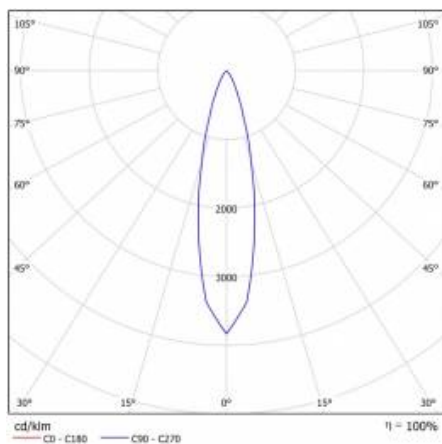

LUNGO 825 LM 24 ST FI60 H145 I KL IP20 SUSPENDED ALUMINIUM 830 (10W)

DETAILED CARD

TECHNICAL PARAMETERS TABLE

Light source:	COB LED	Optics material:	PMMA
Nominal power [W]:	10	Optics:	lens
Supply voltage [V]:	220-240	Material of the body:	aluminium
Frequency [Hz]:	50 - 60	Colour of the body:	aluminium
Luminous flux [lm]:	825	Dimensions (H/W/T/S) [mm]:	60/145/1500
Luminous efficacy [lm/W]:	82	Ingress protection:	IP20
Energy efficiency class:	F	Mounting version:	suspended
Electrical protection class:	I	Working temperature [°C]:	from -20 to +35
Colour temperature [K]:	3000	Net weight [kg]:	0.400
Colour rendering index:	>80	CE certificate:	229/2023
SDCM:	≤ 3	Index:	645631
Power factor:	0.99	EAN:	5905963637117
LED lifespan L70B50 [h]:	40000	Category type:	downlights
Beam angle [°]:	24	Warranty [years]:	2
Diffuser material:	PMMA	Manual:	Download PDF
Diffuser type:	PRM		

LIGHT CURVES

Card creation date: 16 June 2023

The company reserves the right to make design changes or upgrades in the presented product. Product data sheet does not constitute an offer. * Parameter tolerance is +/- 10%

This product is a subject to electric and electronic waste equipment regulations (WEEE).

Certificate CE - Nr: 229/2023

Lena Lighting S.A.
ul. Kórnicka 52, 63-000 Środa Wielkopolska
tel. +48 61 28 60 333 (Pn-Pt, 8-16), e-mail: hello@lenalighting.pl, www.lenalighting.pl