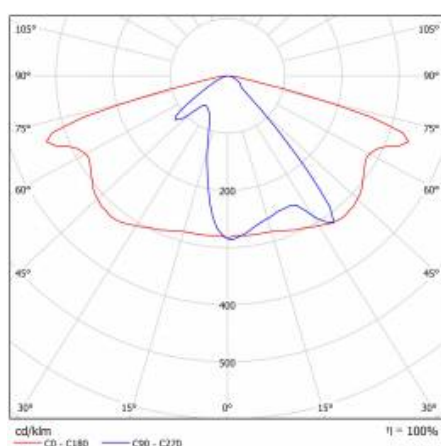

DETAILED CARD

TECHNICAL PARAMETERS TABLE

Index:	663079	Mounting version:	Top, on pole / Side, on boom
EAN:	5905963663079	Working temperature [°C]:	from -20 to +35
Light source:	LED module	Tilt angle adjustment [°]:	-5 to +15 (peak); -15 to +5 (side)
Rated power of the luminaire [W]:	53	Lateral surface (SCx) [m2]:	0.018
Supply voltage [V]:	220 - 240	Wire type:	H07RN-F
Frequency [Hz]:	50 - 60	Cable length [m]:	0.70
Luminous flux [lm]:	7300	Protection type:	10kV
Luminous efficacy [lm/W]:	138	Number on the palette [pcs]:	62
Energy efficiency class:	C	Net weight [kg]:	1.900
Electrical protection class:	II	Category type:	street lighting
Colour temperature [K]:	5700	LED lifespan L80B20 [h]:	75000
Colour rendering index:	> 80	Light distribution type:	symetryczny/uliczny
SDCM:	≤ 5	ETIM class:	EC000062
Power factor:	0.97	Photobiological safety:	Risk Group 1 (no photobiological hazard under normal behavioral limitation)
Diffuser material:	PC	Surge protection [kV]:	10
Diffuser type:	matrix led	ULOR:	0%
Diffuser colour:	transparent	Optics:	AR1
Material of the body:	PP+FG	Control:	ON/OFF
Colour of the body:	gray	Optics material:	PC
Dimensions (H/W/T/S) [mm]:	640/233/113	Warranty [years]:	5
Mounting dimensions [mm]:	ø60	CE certificate:	102/2023
Impact resistance:	IK08	ENEC Certificate:	0324/ENEC/23
Ingress protection:	IP66	Manual:	Download PDF

LIGHT CURVES