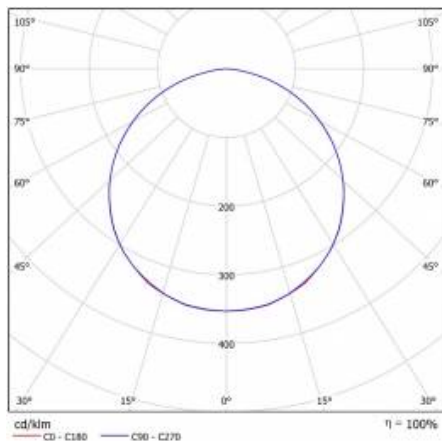

COMPACT SOLID LED 6750LM PLX I KL. IP20 620X620 840 (60W)

DETAILED CARD

TECHNICAL PARAMETERS TABLE

Index:	009747	Colour of the body:	white
Light source:	LED module	Dimensions (H/W/T/S) [mm]:	71/620/620
Nominal power [W]:	60	Mounting dimensions [mm]:	500x300
Supply voltage [V]:	220-240	Impact resistance:	IK07
Frequency [Hz]:	50 - 60	Ingress protection:	IP20
Luminous flux [lm]:	6750	Mounting version:	surface
Luminous efficacy [lm/W]:	104	Working temperature [°C]:	from -20 to +35
Energy efficiency class:	A+	Net weight [kg]:	4.200
Electrical protection class:	I	Category type:	troffers
Colour temperature [K]:	4000	Luminaire rated power P_{min} [W]:	65
Color rendering index (Ra) >:	80	Photobiological safety:	RG0 - exempt (no photobiological hazard)
SDCM:	3	Warranty [years]:	5
Power factor:	0.98	CE certificate:	363/2023
LED lifespan L70B50 [h]:	115000	Environmental Product Declaration (EPD):	944/2026
Diffuser material:	PC	Manual:	Download PDF
Diffuser type:	OPAL	ISO Certificates:	9001:2015, 14001:2015, 45001:2018, 50001:2018
Material of the body:	ABS + powder coated steel sheet	Plik LDT:	Download

LIGHT CURVES