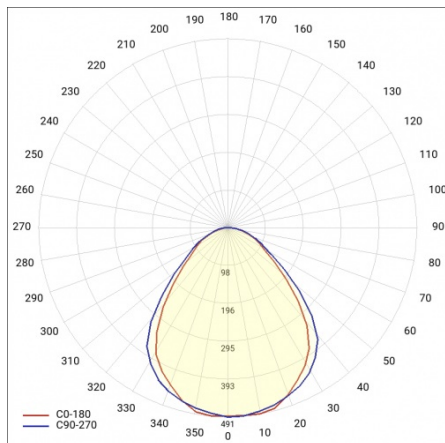

MADERA 3 LED 620X620MM 5200LM 840 IP44 PRM GRAY (41W)

DETAILED CARD

TECHNICAL PARAMETERS TABLE

Nominal power [W]:	41	Diffuser material:	PS
Index:	497155	Diffuser colour:	transparent
Colour temperature [K]:	4000	Material of the body:	powder coated steel
EAN:	5905963497155	Mounting dimensions [mm]:	535/495
Luminous flux [lm]:	5200	Ingress protection:	IP44
Light source:	LED module	Mounting version:	surface
Diffuser type:	PRM	Net weight [kg]:	6.600
Rated power of the luminaire [W]:	43.70	Warranty [years]:	5
Colour of the body:	grey	CE certificate:	254/2023
Supply voltage [V]:	220-240	Category type:	louvres
Dimensions (H/W/T/S) [mm]:	620/620/68	Luminaire rated power O_{min} [W]:	43.30
Frequency [Hz]:	50 - 60	AC voltage range [V]:	198-264
Energy efficiency class:	D	LED lifespan L70B50 [h]:	95000
Luminous efficacy [lm/W]:	121	LED lifespan L80B20 [h]:	60000
Electrical protection class:	I	LED lifespan L90B10 [h]:	29000
Colour rendering index:	>80	Light distribution type:	lamertian
Power factor:	0.93	Manual:	Download PDF
		Plik LDT:	Download

LIGHT CURVES

Card creation date: 03 January 2025

The company reserves the right to make design changes or upgrades in the presented product. Product data sheet does not constitute an offer. * Parameter tolerance is +/- 10%

This product is a subject to electric and electronic waste equipment regulations (WEEE).

Certificate CE - Nr: 254/2023

Lena Lighting S.A.
ul. Kórnicka 52, 63-000 Środa Wielkopolska
tel. +48 61 28 60 333 (Pn-Pt, 8-16), e-mail: hello@lenalighting.pl, www.lenalighting.pl