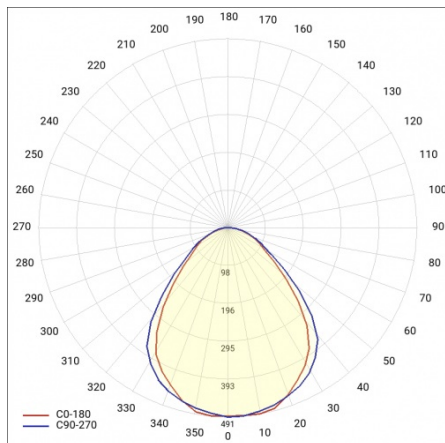

MADERA 3 LED 620X620MM 5200LM 840 IP44 PRM WHITE (41W)

DETAILED CARD

TECHNICAL PARAMETERS TABLE

Nominal power [W]:	41	Diffuser material:	PS
Index:	497537	Diffuser colour:	transparent
Colour temperature [K]:	4000	Material of the body:	powder coated steel
EAN:	5905963497537	Mounting dimensions [mm]:	535/495
Luminous flux [lm]:	5200	Ingress protection:	IP44
Light source:	LED module	Mounting version:	surface
Diffuser type:	PRM	Net weight [kg]:	6.600
Rated power of the luminaire [W]:	43.70	Warranty [years]:	5
Colour of the body:	white	CE certificate:	254/2023
Supply voltage [V]:	220-240	Category type:	louvres
Dimensions (H/W/T/S) [mm]:	620/620/68	Luminaire rated power O_{min} [W]:	43.30
Frequency [Hz]:	50 - 60	AC voltage range [V]:	198-264
Energy efficiency class:	D	LED lifespan L70B50 [h]:	95000
Luminous efficacy [lm/W]:	121	LED lifespan L80B20 [h]:	60000
Electrical protection class:	I	LED lifespan L90B10 [h]:	29000
Colour rendering index:	>80	Light distribution type:	lamertian
Power factor:	0.93	Manual:	Download PDF
		Plik LDT:	Download

LIGHT CURVES

Card creation date: 03 January 2025

The company reserves the right to make design changes or upgrades in the presented product. Product data sheet does not constitute an offer. * Parameter tolerance is +/- 10%

This product is a subject to electric and electronic waste equipment regulations (WEEE).

Certificate CE - Nr: 254/2023

Lena Lighting S.A.
ul. Kórnicka 52, 63-000 Środa Wielkopolska
tel. +48 61 28 60 333 (Pn-Pt, 8-16), e-mail: hello@lenalighting.pl, www.lenalighting.pl