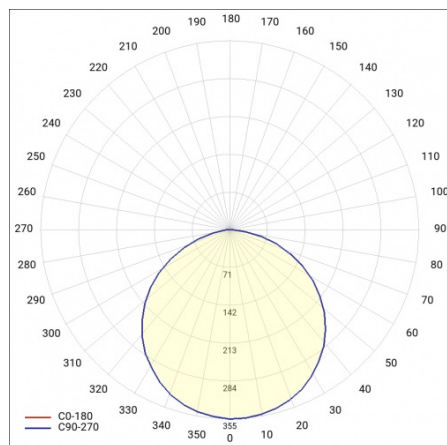

MADERA 3 LED 620X620MM 5100LM 840 IP44 OPAL GRAY (41W)

DETAILED CARD

TECHNICAL PARAMETERS TABLE

Nominal power [W]:	41	Diffuser material:	PS
Index:	497346	Material of the body:	powder coated steel
Colour temperature [K]:	4000	Mounting dimensions [mm]:	535/495
EAN:	5905963497346	Ingress protection:	IP44
Luminous flux [lm]:	5100	Mounting version:	surface
Light source:	LED module	Net weight [kg]:	6.600
Diffuser type:	OPAL	Warranty [years]:	5
Rated power of the luminaire [W]:	43.70	CE certificate:	254/2023
Colour of the body:	grey	Category type:	louvres
Supply voltage [V]:	220-240	Luminaire rated power P_{min} [W]:	43.30
Dimensions (H/W/T/S) [mm]:	620/620/68	AC voltage range [V]:	198-264
Frequency [Hz]:	50 - 60	LED lifespan L70B50 [h]:	95000
Energy efficiency class:	D	LED lifespan L80B20 [h]:	60000
Luminous efficacy [lm/W]:	118	LED lifespan L90B10 [h]:	29000
Electrical protection class:	I	Light distribution type:	lambertian
Colour rendering index:	>80	Manual:	Download PDF
Power factor:	0.93	Plik LDT:	Download

LIGHT CURVES

Card creation date: 03 January 2025

The company reserves the right to make design changes or upgrades in the presented product. Product data sheet does not constitute an offer. * Parameter tolerance is +/- 10%

This product is a subject to electric and electronic waste equipment regulations (WEEE).

Certificate CE - Nr: 254/2023

Lena Lighting S.A.
ul. Kórnicka 52, 63-000 Środa Wielkopolska
tel. +48 61 28 60 333 (Pn-Pt, 8-16), e-mail: hello@lenalighting.pl, www.lenalighting.pl